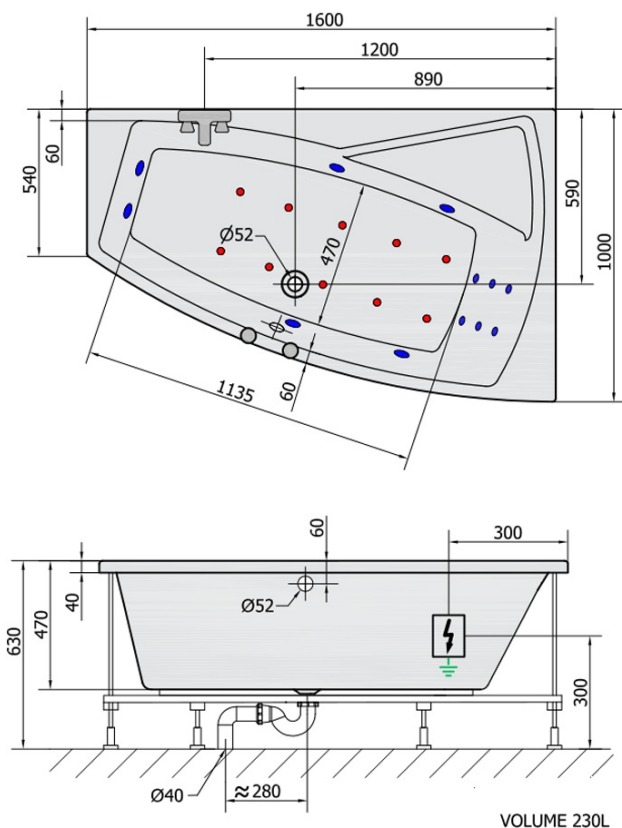

EVIA R HYDRO-AIR hydromassage Bath tub, 160x100x47cm, white

Order code: 12611HA

Basic information

Brand: Polysan
Series: WHIRLPOOL

Size

Length: 1600 mm
Width: 1000 mm
Height: 470 mm
Volume: 230 l

Properties

Colour: White
Material: Acrylate
Shape: Asymmetric
Installation: Built-in
Waste diameter: 52 mm
Properties: HYDRO AIR massage
Weight / Piece: 42.0 kg
Packaging: 1 Piece
Warranty: 2 years

We recommend buy

1 Piece RGB spot chromotherapy, 8 LEDs (Order code: 91407)
1 Piece Sound insulation bath tape, 3m (Order code: 93400)

EVIA R HYDRO-AIR hydromassage Bath tub, 160x100x47cm, white

Technical sheet

H HYDRO
12 whirlpool jets
12 vodních trysek

A AIR
10 air jets
10 vzduchových trysek

Electric cable 3x2,5mm²
Lenght 2m from the wall

 Elektrický kabel 3x2,5mm²
Délka kabelu ze zdi 2m

Electrical Characteristic:
Tension: 220-230V/50hz
Max. power consumption: 1200W
Electric protection: residual-current device 30mA