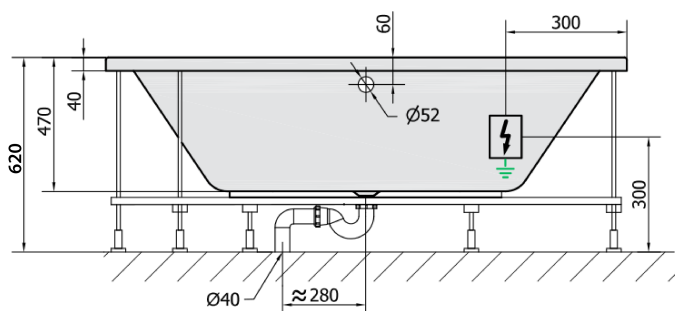

**VIVA R HYDRO hydromassage Bath tub,  
185x80x47cm, white**

**Order code:** 72129H

**Basic information**

**Brand:** Polysan  
**Series:** WHIRLPOOL

**Size**

**Length:** 1850 mm  
**Width:** 800 mm  
**Height:** 470 mm  
**Volume:** 267 l

**Properties**

**Colour:** White  
**Material:** Acrylate  
**Shape:** Asymmetric  
**Installation:** Built-in  
**Waste diameter:** 52 mm  
**Properties:** HYDRO massage  
**Weight / Piece:** 39.0 kg  
**Packaging:** 1 Piece  
**Warranty:** 2 years

**We recommend buy**

1 Piece RGB spot chromotherapy, 8 LEDs (Order code: 91407)  
1 Piece Sound insulation bath tape, 3m (Order code: 93400)

VIVA R HYDRO hydromassage Bath tub,  
185x80x47cm, white

Technical sheet

VOLUME 267L

**H** HYDRO  
12 whirlpool jets  
12 vodních trysek

Electric cable 3x2,5mm<sup>2</sup>  
Length 2m from the wall

Elektrický kabel 3x2,5mm<sup>2</sup>  
Délka kabelu ze zdi 2m

Electrical Characteristic:  
Tension: 220-230V/50hz  
Max. power consumption: 800W  
Electric protection: residual-current device 30mA