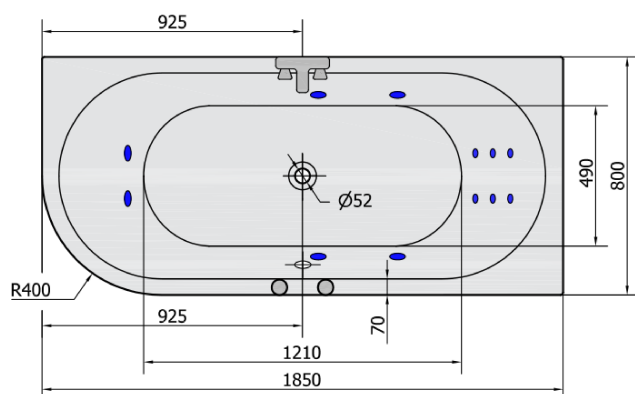

**VIVA R HYDRO hydromassage Bath tub,  
185x80x47cm, white**

**Order code:** 72129H

**Basic information**

**Brand:** Polysan  
**Series:** WHIRLPOOL

**Size**

**Length:** 1850 mm  
**Width:** 800 mm  
**Height:** 470 mm  
**Volume:** 267 l

**Properties**

**Colour:** White  
**Material:** Acrylate  
**Shape:** Asymmetric  
**Installation:** Built-in  
**Waste diameter:** 52 mm  
**Properties:** HYDRO massage  
**Weight / Piece:** 39.0 kg  
**Packaging:** 1 Piece  
**Warranty:** 2 years

**We recommend buy**

1 Piece RGB spot chromotherapy, 8 LEDs (Order code: 91407)  
1 Piece Sound insulation bath tape, 3m (Order code: 93400)

VIVA R HYDRO hydromassage Bath tub,  
185x80x47cm, white

Technical sheet

VOLUME 267L

**H** HYDRO  
12 whirlpool jets  
12 vodních trysek

Electric cable 3x2,5mm<sup>2</sup>  
Length 2m from the wall

Elektrický kabel 3x2,5mm<sup>2</sup>  
Délka kabelu ze zdi 2m

Electrical Characteristic:  
Tension: 220-230V/50hz  
Max. power consumption: 800W  
Electric protection: residual-current device 30mA