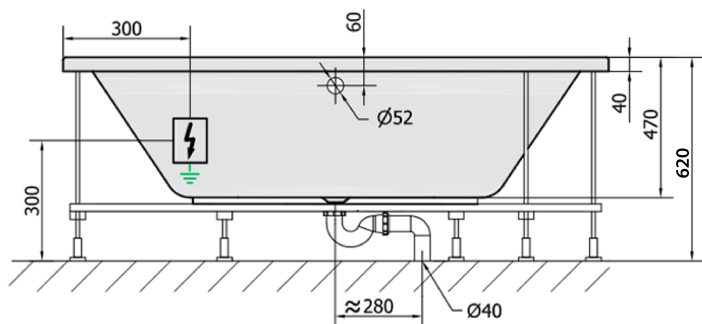

VIVA L HYDRO hydromassage Bath tub, 185x80x47cm, white

Order code: 72099H

Basic information

Brand: Polysan
Series: WHIRLPOOL

Size

Length: 1850 mm
Width: 800 mm
Height: 470 mm
Volume: 267 l

Properties

Colour: White
Material: Acrylate
Shape: Asymmetric
Installation: Built-in
Waste diameter: 52 mm
Properties: HYDRO massage
Weight / Piece: 39.0 kg
Packaging: 1 Piece
Warranty: 2 years

We recommend buy

1 Piece RGB spot chromotherapy, 8 LEDs (Order code: 91407)
1 Piece Sound insulation bath tape, 3m (Order code: 93400)

VIVA L HYDRO hydromassage Bath tub,
185x80x47cm, white

Technical sheet

VOLUME 267L

H HYDRO
12 whirlpool jets
12 vodních trysek

Electric cable 3x2,5mm²
Length 2m from the wall

 Elektrický kabel 3x2,5mm²
Délka kabelu ze zdi 2m

Electrical Characteristic:
Tension: 220-230V/50hz
Max. power consumption: 800W
Electric protection: residual-current device 30mA