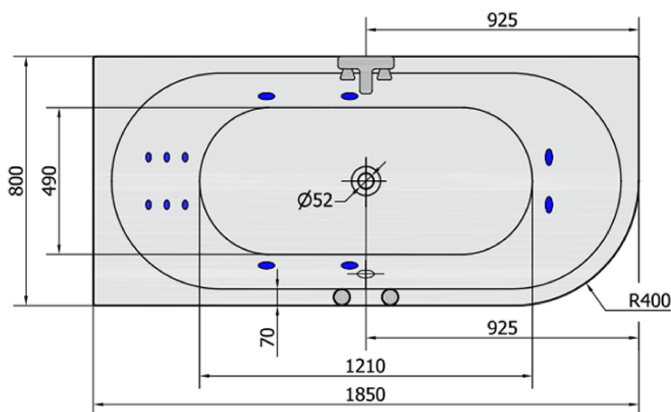

VIVA L HYDRO hydromassage Bath tub, 185x80x47cm, white

Order code: 72099H

Basic information

Brand: Polysan
Series: WHIRLPOOL

Size

Length: 1850 mm
Width: 800 mm
Height: 470 mm
Volume: 267 l

Properties

Colour: White
Material: Acrylate
Shape: Asymmetric
Installation: Built-in
Waste diameter: 52 mm
Properties: HYDRO massage
Weight / Piece: 39.0 kg
Packaging: 1 Piece
Warranty: 2 years

We recommend buy

1 Piece RGB spot chromotherapy, 8 LEDs (Order code: 91407)
1 Piece Sound insulation bath tape, 3m (Order code: 93400)

VIVA L HYDRO hydromassage Bath tub,
185x80x47cm, white

Technical sheet

VOLUME 267L

H HYDRO
12 whirlpool jets
12 vodních trysek

Electric cable 3x2,5mm²
Length 2m from the wall

 Elektrický kabel 3x2,5mm²
Délka kabelu ze zdi 2m

Electrical Characteristic:
Tension: 220-230V/50hz
Max. power consumption: 800W
Electric protection: residual-current device 30mA