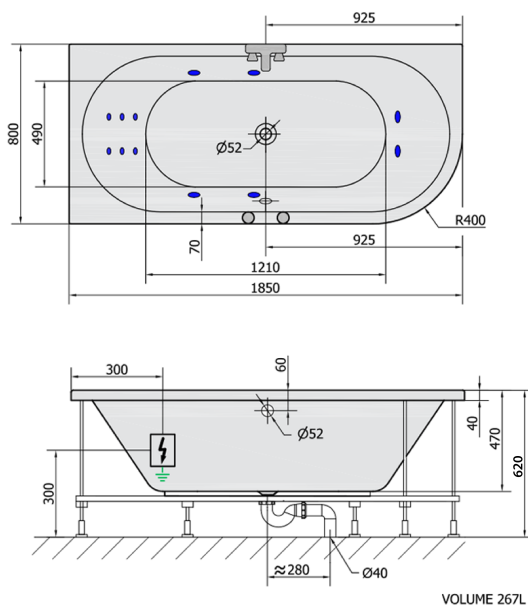

VIVA L HYDRO hydromassage Bath tub, 185x80x47cm, white

Order code: 72099H

Size

Length: 1850 mm
Width: 800 mm
Height: 470 mm
Volume: 267 l

Properties

Colour: White
Material: Acrylate
Warranty: 2 years

Technical sheet

HYDRO 12 whirlpool jets 12 vodních trysek

Electric cable 3x2,5mm²
Length 2m from the wall

Elektrický kabel 3x2,5mm²
Délka kabelu ze zdi 2m

Electrical Characteristic:
Tension: 220-230V/50hz
Max. power consumption: 800W
Electric protection: residual-current device 30mA