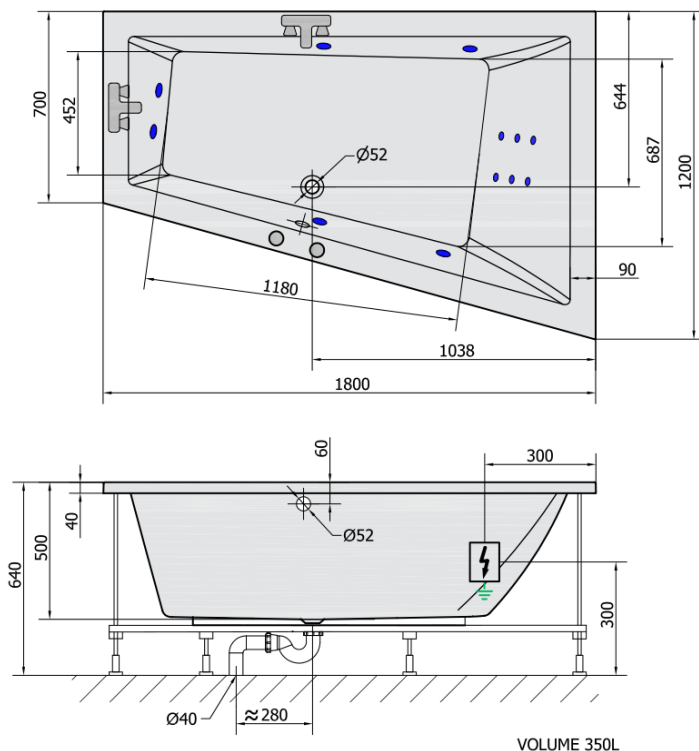

**TRIANGLR HYDRO hydromassage Bath tub,
180x120x50cm, white**

Order code: 20611H

Basic information

Brand: Polysan
Series: WHIRLPOOL

Size

Length: 1800 mm
Width: 1200 mm
Height: 500 mm
Volume: 350 l

Properties

Colour: White
Material: Acrylate
Shape: Asymmetric
Installation: Built-in
Waste diameter: 52 mm
Properties: HYDRO massage
Weight / Piece: 52.0 kg
Packaging: 1 Piece
Warranty: 2 years

We recommend buy

1 Piece RGB spot chromotherapy, 8 LEDs (Order code: 91407)
1 Piece Sound insulation bath tape, 3m (Order code: 93400)

TRIANGULAR HYDRO hydromassage Bath tub,
180x120x50cm, white

Technical sheet

H HYDRO
12 whirlpool jets
12 vodních trysek

Electric cable 3x2,5mm²
Length 2m from the wall

 Elektrický kabel 3x2,5mm²
Délka kabelu ze zdi 2m