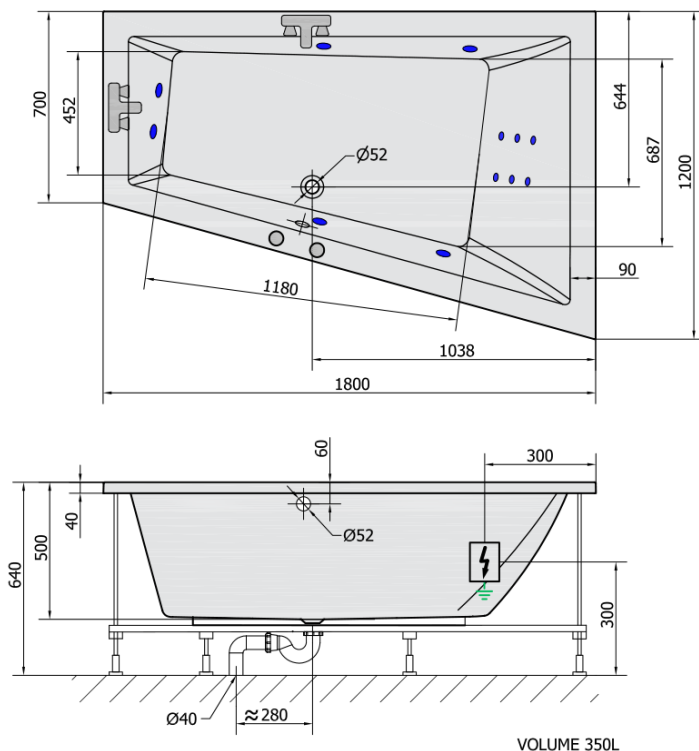

**TRIANGULAR HYDRO hydromassage Bath tub,  
180x120x50cm, white**

**Order code:** 20611H

**Basic information**

**Brand:** Polysan  
**Series:** WHIRLPOOL

**Size**

**Length:** 1800 mm  
**Width:** 1200 mm  
**Height:** 500 mm  
**Volume:** 350 l

**Properties**

**Colour:** White  
**Material:** Acrylate  
**Shape:** Asymmetric  
**Installation:** Built-in  
**Waste diameter:** 52 mm  
**Properties:** HYDRO massage  
**Weight / Piece:** 52.0 kg  
**Packaging:** 1 Piece  
**Warranty:** 2 years

**We recommend buy**

1 Piece RGB spot chromotherapy, 8 LEDs (Order code: 91407)  
1 Piece Sound insulation bath tape, 3m (Order code: 93400)

TRIANGULAR HYDRO hydromassage Bath tub,  
180x120x50cm, white

Technical sheet

**H** HYDRO  
12 whirlpool jets  
12 vodních trysek

Electric cable 3x2,5mm<sup>2</sup>  
Length 2m from the wall

 Elektrický kabel 3x2,5mm<sup>2</sup>  
Délka kabelu ze zdi 2m

Electrical Characteristic:  
Tension: 220-230V/50hz  
Max. power consumption: 800W  
Electric protection: residual-current device 30mA