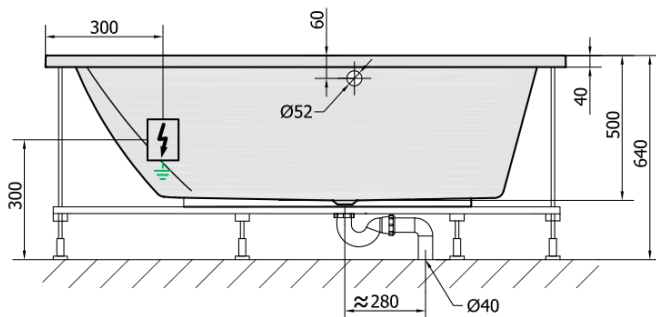

TRIANGLE HYDRO hydromassage Bath tub, 180x120x50cm, white

Order code: 19611H

Basic information

Brand: Polysan
Series: WHIRLPOOL

Size

Length: 1800 mm
Width: 1200 mm
Height: 500 mm
Volume: 350 l

Properties

Colour: White
Material: Acrylate
Shape: Asymmetric
Installation: Built-in
Waste diameter: 52 mm
Properties: HYDRO massage
Weight / Piece: 52.0 kg
Packaging: 1 Piece
Warranty: 2 years

We recommend buy

1 Piece RGB spot chromotherapy, 8 LEDs (Order code: 91407)
1 Piece Sound insulation bath tape, 3m (Order code: 93400)

TRIANG L HYDRO hydromassage Bath tub,
180x120x50cm, white

Technical sheet

VOLUME 350L

H HYDRO
12 whirlpool jets
12 vodních trysek

Electric cable 3x2,5mm²
Lenght 2m from the wall

Elektrický kabel 3x2,5mm²
Délka kabelu ze zdi 2m

Electrical Characteristic:
Tension: 220-230V/50hz
Max. power consumption: 800W
Electric protection: residual-current device 30mA