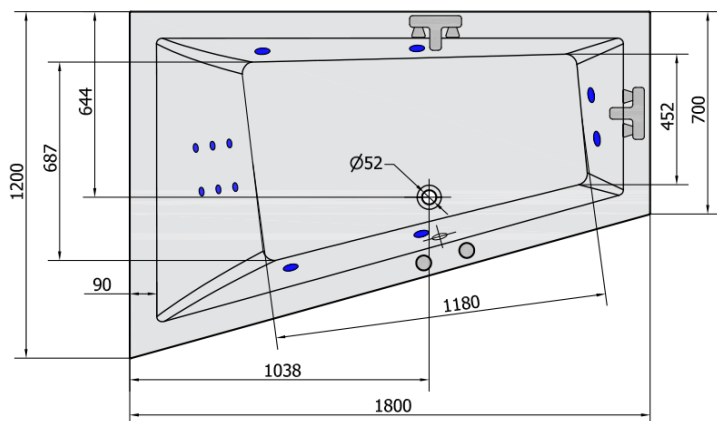

TRIANGLE HYDRO hydromassage Bath tub, 180x120x50cm, white

Order code: 19611H

Basic information

Brand: Polysan
Series: WHIRLPOOL

Size

Length: 1800 mm
Width: 1200 mm
Height: 500 mm
Volume: 350 l

Properties

Colour: White
Material: Acrylate
Shape: Asymmetric
Installation: Built-in
Waste diameter: 52 mm
Properties: HYDRO massage
Weight / Piece: 52.0 kg
Packaging: 1 Piece
Warranty: 2 years

We recommend buy

1 Piece RGB spot chromotherapy, 8 LEDs (Order code: 91407)
1 Piece Sound insulation bath tape, 3m (Order code: 93400)

TRIANG L HYDRO hydromassage Bath tub,
180x120x50cm, white

Technical sheet

VOLUME 350L

H HYDRO
12 whirlpool jets
12 vodních trysek

Electric cable 3x2,5mm²
Lenght 2m from the wall

Elektrický kabel 3x2,5mm²
Délka kabelu ze zdi 2m

Electrical Characteristic:
Tension: 220-230V/50hz
Max. power consumption: 800W
Electric protection: residual-current device 30mA