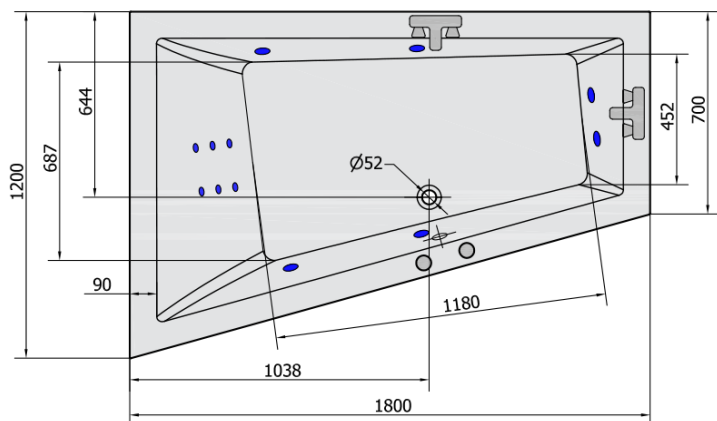

TRIANGLE HYDRO hydromassage Bath tub, 180x120x50cm, white

Order code: 19611H

Basic information

Brand: Polysan
Series: WHIRLPOOL

Size

Length: 1800 mm
Width: 1200 mm
Height: 500 mm
Volume: 350 l

Properties

Colour: White
Material: Acrylate
Shape: Asymmetric
Installation: Built-in
Waste diameter: 52 mm
Properties: HYDRO massage
Weight / Piece: 52.0 kg
Packaging: 1 Piece
Warranty: 2 years

We recommend buy

1 Piece RGB spot chromotherapy, 8 LEDs (Order code: 91407)
1 Piece Sound insulation bath tape, 3m (Order code: 93400)

TRIANG L HYDRO hydromassage Bath tub,
180x120x50cm, white

Technical sheet

VOLUME 350L

H HYDRO
12 whirlpool jets
12 vodních trysek

Electric cable 3x2,5mm²
Lenght 2m from the wall

 Elektrický kabel 3x2,5mm²
Délka kabelu ze zdi 2m

Electrical Characteristic:
Tension: 220-230V/50hz
Max. power consumption: 800W
Electric protection: residual-current device 30mA