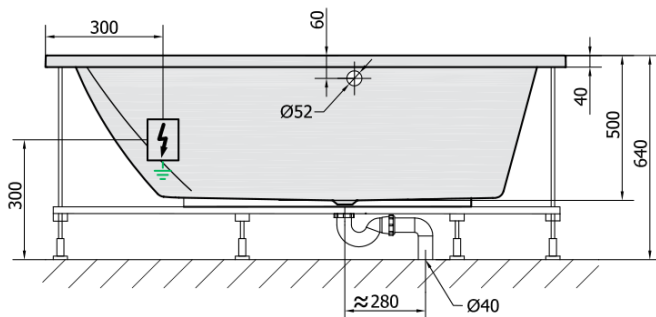

TRIANGLE HYDRO hydromassage Bath tub, 180x120x50cm, white

Order code: 19611H

Basic information

Brand: Polysan
Series: WHIRLPOOL

Size

Length: 1800 mm
Width: 1200 mm
Height: 500 mm
Volume: 350 l

Properties

Colour: White
Material: Acrylate
Shape: Asymmetric
Installation: Built-in
Waste diameter: 52 mm
Properties: HYDRO massage
Weight / Piece: 52.0 kg
Packaging: 1 Piece
Warranty: 2 years

We recommend buy

1 Piece RGB spot chromotherapy, 8 LEDs (Order code: 91407)
1 Piece Sound insulation bath tape, 3m (Order code: 93400)

TRIANG L HYDRO hydromassage Bath tub,
180x120x50cm, white

Technical sheet

VOLUME 350L

H HYDRO
12 whirlpool jets
12 vodních trysek

Electric cable 3x2,5mm²
Lenght 2m from the wall

 Elektrický kabel 3x2,5mm²
Délka kabelu ze zdi 2m

Electrical Characteristic:
Tension: 220-230V/50hz
Max. power consumption: 800W
Electric protection: residual-current device 30mA