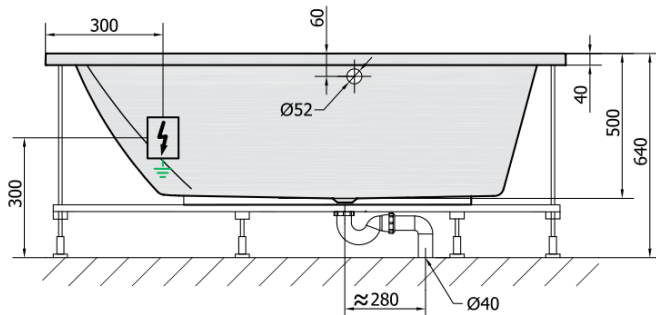

## Size

Length: 1800 mm  
Width: 1200 mm  
Height: 500 mm  
Volume: 350 l

## Properties

Colour: White  
Material: Acrylate  
Shape: Asymmetric  
Installation: Built-in  
Waste diameter: 52 mm  
Properties: HYDRO massage  
Weight / Piece: 52.0 kg  
Packaging: 1 Piece  
Warranty: 2 years

## We recommend buy

1 Piece RGB spot chromotherapy, 8 LEDs (Order code: 91407)  
1 Piece Sound insulation bath tape, 3m (Order code: 93400)

TRIANG L HYDRO hydromassage Bath tub,  
180x120x50cm, white

Technical sheet

VOLUME 350L

**H** HYDRO  
12 whirlpool jets  
12 vodních trysek

Electric cable 3x2,5mm<sup>2</sup>  
Lenght 2m from the wall

Elektrický kabel 3x2,5mm<sup>2</sup>  
Délka kabelu ze zdi 2m

Electrical Characteristic:  
Tension: 220-230V/50hz  
Max. power consumption: 800W  
Electric protection: residual-current device 30mA