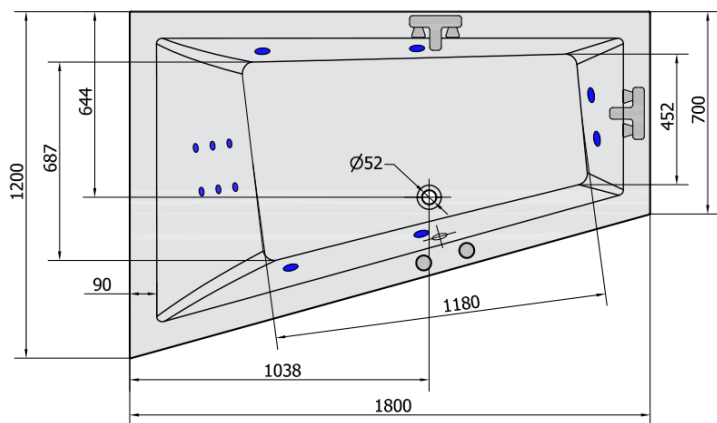

## Size

Length: 1800 mm  
Width: 1200 mm  
Height: 500 mm  
Volume: 350 l

## Properties

Colour: White  
Material: Acrylate  
Shape: Asymmetric  
Installation: Built-in  
Waste diameter: 52 mm  
Properties: HYDRO massage  
Weight / Piece: 52.0 kg  
Packaging: 1 Piece  
Warranty: 2 years

## We recommend buy

1 Piece RGB spot chromotherapy, 8 LEDs (Order code: 91407)  
1 Piece Sound insulation bath tape, 3m (Order code: 93400)

TRIANG L HYDRO hydromassage Bath tub,  
180x120x50cm, white

Technical sheet

VOLUME 350L

**H** HYDRO  
12 whirlpool jets  
12 vodních trysek

Electric cable 3x2,5mm<sup>2</sup>  
Lenght 2m from the wall

Elektrický kabel 3x2,5mm<sup>2</sup>  
Délka kabelu ze zdi 2m

Electrical Characteristic:  
Tension: 220-230V/50hz  
Max. power consumption: 800W  
Electric protection: residual-current device 30mA