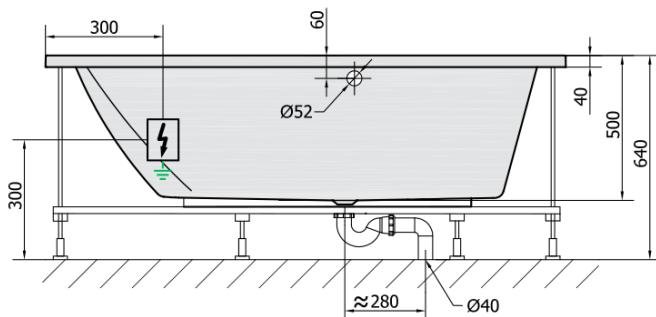

TRIANGLE HYDRO hydromassage Bath tub, 180x120x50cm, white

Order code: 19611H

Basic information

Brand: Polysan
Series: WHIRLPOOL

Size

Length: 1800 mm
Width: 1200 mm
Height: 500 mm
Volume: 350 l

Properties

Colour: White
Material: Acrylate
Shape: Asymmetric
Installation: Built-in
Waste diameter: 52 mm
Properties: HYDRO massage
Weight / Piece: 52.0 kg
Packaging: 1 Piece
Warranty: 2 years

We recommend buy

1 Piece RGB spot chromotherapy, 8 LEDs (Order code: 91407)
1 Piece Sound insulation bath tape, 3m (Order code: 93400)

TRIANGL L HYDRO hydromassage Bath tub,
180x120x50cm, white

Technical sheet

VOLUME 350L

H HYDRO
12 whirlpool jets
12 vodních trysek

Electric cable 3x2,5mm²
Lenght 2m from the wall

Elektrický kabel 3x2,5mm²
Délka kabelu ze zdi 2m

Electrical Characteristic:
Tension: 220-230V/50hz
Max. power consumption: 800W
Electric protection: residual-current device 30mA