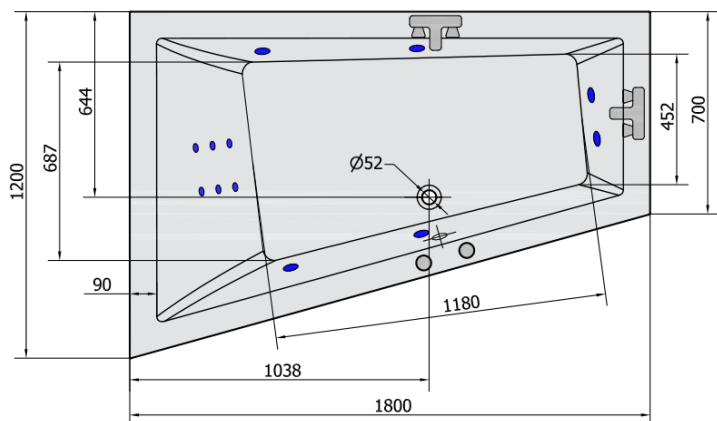

TRIANGLE HYDRO hydromassage Bath tub, 180x120x50cm, white

Order code: 19611H

Basic information

Brand: Polysan
Series: WHIRLPOOL

Size

Length: 1800 mm
Width: 1200 mm
Height: 500 mm
Volume: 350 l

Properties

Colour: White
Material: Acrylate
Shape: Asymmetric
Installation: Built-in
Waste diameter: 52 mm
Properties: HYDRO massage
Weight / Piece: 52.0 kg
Packaging: 1 Piece
Warranty: 2 years

We recommend buy

1 Piece RGB spot chromotherapy, 8 LEDs (Order code: 91407)
1 Piece Sound insulation bath tape, 3m (Order code: 93400)

TRIANGL L HYDRO hydromassage Bath tub,
180x120x50cm, white

Technical sheet

VOLUME 350L

H HYDRO
12 whirlpool jets
12 vodních trysek

Electric cable 3x2,5mm²
Lenght 2m from the wall

Elektrický kabel 3x2,5mm²
Délka kabelu ze zdi 2m

Electrical Characteristic:
Tension: 220-230V/50hz
Max. power consumption: 800W
Electric protection: residual-current device 30mA