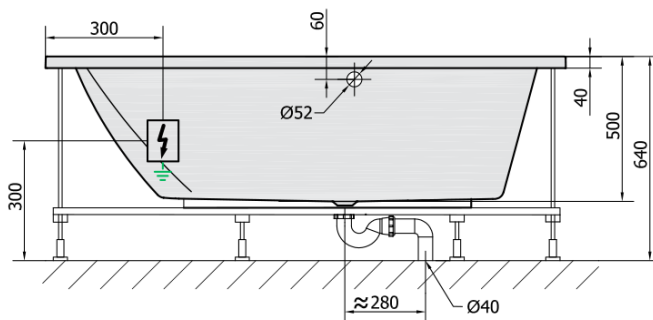

TRIANG L HYDRO hydromassage Bath tub, 180x120x50cm, white

Order code: 19611H

Size

Length: 1800 mm
 Width: 1200 mm
 Height: 500 mm
 Volume: 350 l

Properties

Colour: White
 Material: Acrylate
 Warranty: 2 years

Technical sheet

VOLUME 350L

H HYDRO
 12 whirlpool jets
 12 vodních trysek

Electric cable 3x2,5mm²
 Length 2m from the wall

 Elektrický kabel 3x2,5mm²
 Délka kabelu ze zdi 2m

Electrical Characteristic:
 Tension: 220-230V/50hz
 Max. power consumption: 800W
 Electric protection: residual-current device 30mA