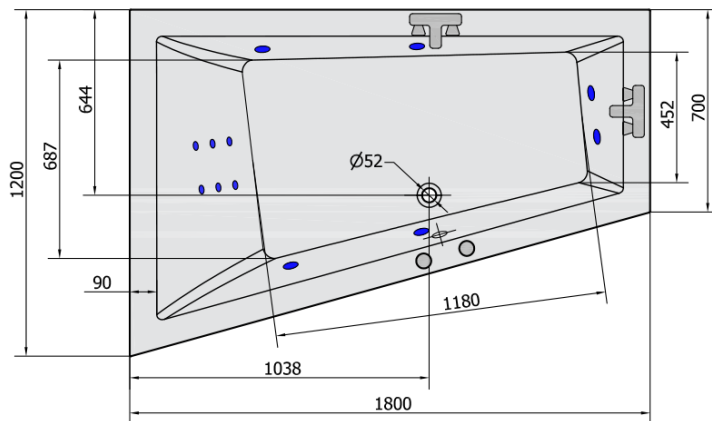

TRIANG L HYDRO hydromassage Bath tub, 180x120x50cm, white

Order code: 19611H

Size

Length: 1800 mm
 Width: 1200 mm
 Height: 500 mm
 Volume: 350 l

Properties

Colour: White
 Material: Acrylate
 Warranty: 2 years

Technical sheet

VOLUME 350L

H HYDRO
 12 whirlpool jets
 12 vodních trysek

Electric cable 3x2,5mm²
 Length 2m from the wall

 Elektrický kabel 3x2,5mm²
 Délka kabelu ze zdi 2m

Electrical Characteristic:
 Tension: 220-230V/50hz
 Max. power consumption: 800W
 Electric protection: residual-current device 30mA