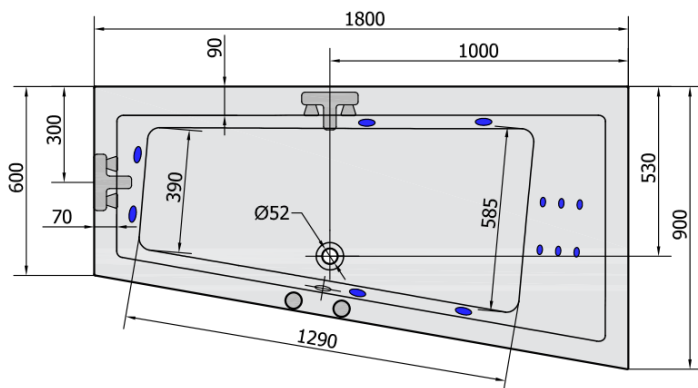

ANDRA R HYDRO hydromassage Bath tub, 180x90x45cm, white

Order code: 78771H

Basic information

Brand: Polysan
Series: WHIRLPOOL

Size

Length: 1800 mm
Width: 900 mm
Height: 450 mm
Volume: 277 l

Properties

Colour: White
Material: Acrylate
Shape: Asymmetric
Installation: Built-in
Waste diameter: 52 mm
Properties: HYDRO massage
Weight / Piece: 47.0 kg
Packaging: 1 Piece
Warranty: 2 years

We recommend buy

1 Piece RGB spot chromotherapy, 8 LEDs (Order code: 91407)
1 Piece Sound insulation bath tape, 3m (Order code: 93400)

ANDRA R HYDRO hydromassage Bath tub,
180x90x45cm, white

Technical sheet

VOLUME 277L

H HYDRO
12 whirlpool jets
12 vodních trysek

Electric cable 3x2,5mm²
Lenght 2m from the wall

Elektrický kabel 3x2,5mm²
Délka kabelu ze zdi 2m

Electrical Characteristic:
Tension: 220-230V/50hz
Max. power consumption: 800W
Electric protection: residual-current device 30mA