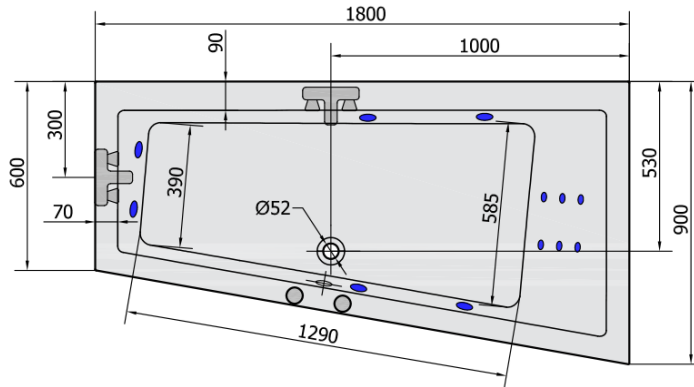

ANDRA R HYDRO hydromassage Bath tub, 180x90x45cm, white

Order code: 78771H

Basic information

Brand: Polysan
Series: WHIRLPOOL

Size

Length: 1800 mm
Width: 900 mm
Height: 450 mm
Volume: 277 l

Properties

Colour: White
Material: Acrylate
Shape: Asymmetric
Installation: Built-in
Waste diameter: 52 mm
Properties: HYDRO massage
Weight / Piece: 47.0 kg
Packaging: 1 Piece
Warranty: 2 years

We recommend buy

1 Piece RGB spot chromotherapy, 8 LEDs (Order code: 91407)
1 Piece Sound insulation bath tape, 3m (Order code: 93400)

ANDRA R HYDRO hydromassage Bath tub,
180x90x45cm, white

Technical sheet

VOLUME 277L

H HYDRO
12 whirlpool jets
12 vodních trysek

Electric cable 3x2,5mm²
Lenght 2m from the wall

 Elektrický kabel 3x2,5mm²
Délka kabelu ze zdi 2m

Electrical Characteristic:
Tension: 220-230V/50hz
Max. power consumption: 800W
Electric protection: residual-current device 30mA