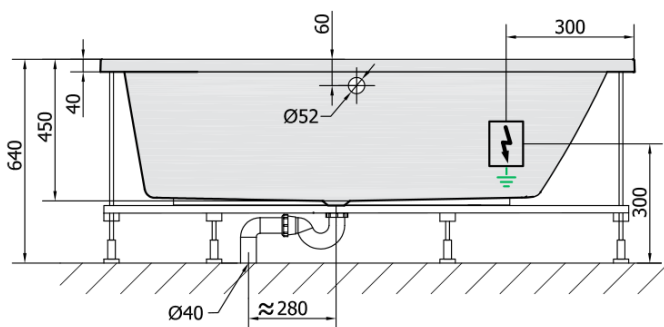

ANDRA R HYDRO hydromassage Bath tub, 180x90x45cm, white

Order code: 78771H

Basic information

Brand: Polysan
Series: WHIRLPOOL

Size

Length: 1800 mm
Width: 900 mm
Height: 450 mm
Volume: 277 l

Properties

Colour: White
Material: Acrylate
Shape: Asymmetric
Installation: Built-in
Waste diameter: 52 mm
Properties: HYDRO massage
Weight / Piece: 47.0 kg
Packaging: 1 Piece
Warranty: 2 years

We recommend buy

1 Piece RGB spot chromotherapy, 8 LEDs (Order code: 91407)
1 Piece Sound insulation bath tape, 3m (Order code: 93400)

ANDRA R HYDRO hydromassage Bath tub,
180x90x45cm, white

Technical sheet

VOLUME 277L

H HYDRO
12 whirlpool jets
12 vodních trysek

Electric cable 3x2,5mm²
Lenght 2m from the wall

Elektrický kabel 3x2,5mm²
Délka kabelu ze zdi 2m

Electrical Characteristic:
Tension: 220-230V/50hz
Max. power consumption: 800W
Electric protection: residual-current device 30mA