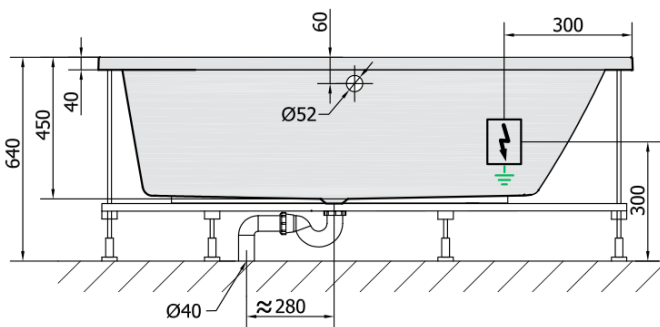

ANDRA R HYDRO hydromassage Bath tub, 180x90x45cm, white

Order code: 78771H

Basic information

Brand: Polysan
Series: WHIRLPOOL

Size

Length: 1800 mm
Width: 900 mm
Height: 450 mm
Volume: 277 l

Properties

Colour: White
Material: Acrylate
Shape: Asymmetric
Installation: Built-in
Waste diameter: 52 mm
Properties: HYDRO massage
Weight / Piece: 47.0 kg
Packaging: 1 Piece
Warranty: 2 years

We recommend buy

1 Piece RGB spot chromotherapy, 8 LEDs (Order code: 91407)
1 Piece Sound insulation bath tape, 3m (Order code: 93400)

ANDRA R HYDRO hydromassage Bath tub,
180x90x45cm, white

Technical sheet

VOLUME 277L

H HYDRO
12 whirlpool jets
12 vodních trysek

Electric cable 3x2,5mm²
Lenght 2m from the wall

 Elektrický kabel 3x2,5mm²
Délka kabelu ze zdi 2m

Electrical Characteristic:
Tension: 220-230V/50hz
Max. power consumption: 800W
Electric protection: residual-current device 30mA