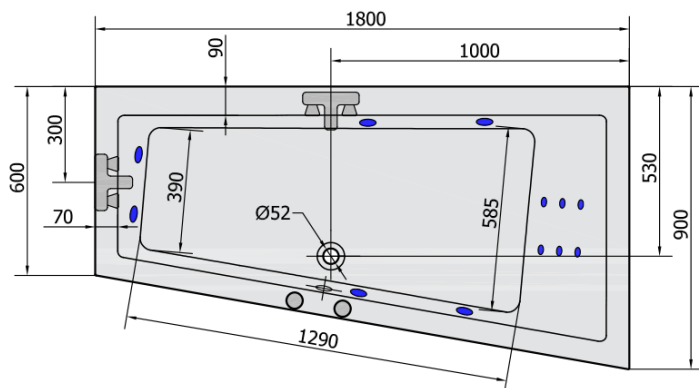

ANDRA R HYDRO hydromassage Bath tub, 180x90x45cm, white

Order code: 78771H

Basic information

Brand: Polysan
Series: WHIRLPOOL

Size

Length: 1800 mm
Width: 900 mm
Height: 450 mm
Volume: 277 l

Properties

Colour: White
Material: Acrylate
Shape: Asymmetric
Installation: Built-in
Waste diameter: 52 mm
Properties: HYDRO massage
Weight / Piece: 47.0 kg
Packaging: 1 Piece
Warranty: 2 years

We recommend buy

1 Piece RGB spot chromotherapy, 8 LEDs (Order code: 91407)
1 Piece Sound insulation bath tape, 3m (Order code: 93400)

ANDRA R HYDRO hydromassage Bath tub, 180x90x45cm, white

Technical sheet

VOLUME 277L

H HYDRO
12 whirlpool jets
12 vodních trysek

Electric cable 3x2,5mm²
Lenght 2m from the wall

Elektrický kabel 3x2,5mm²
Délka kabelu ze zdi 2m

Electrical Characteristic:
Tension: 220-230V/50hz
Max. power consumption: 800W
Electric protection: residual-current device 30mA