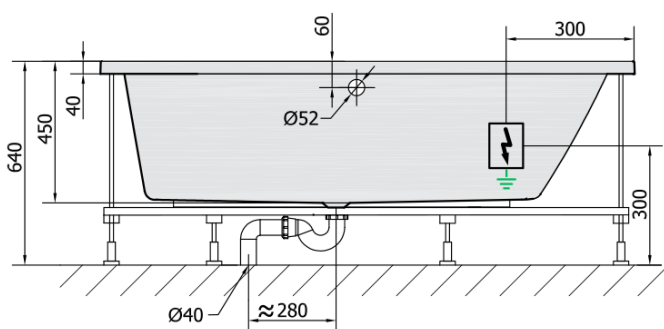

ANDRA R HYDRO hydromassage Bath tub, 180x90x45cm, white

Order code: 78771H

Basic information

Brand: Polysan
Series: WHIRLPOOL

Size

Length: 1800 mm
Width: 900 mm
Height: 450 mm
Volume: 277 l

Properties

Colour: White
Material: Acrylate
Shape: Asymmetric
Installation: Built-in
Waste diameter: 52 mm
Properties: HYDRO massage
Weight / Piece: 47.0 kg
Packaging: 1 Piece
Warranty: 2 years

We recommend buy

1 Piece RGB spot chromotherapy, 8 LEDs (Order code: 91407)
1 Piece Sound insulation bath tape, 3m (Order code: 93400)

ANDRA R HYDRO hydromassage Bath tub, 180x90x45cm, white

Technical sheet

VOLUME 277L

H HYDRO
12 whirlpool jets
12 vodních trysek

Electric cable 3x2,5mm²
Lenght 2m from the wall

Elektrický kabel 3x2,5mm²
Délka kabelu ze zdi 2m

Electrical Characteristic:
Tension: 220-230V/50hz
Max. power consumption: 800W
Electric protection: residual-current device 30mA