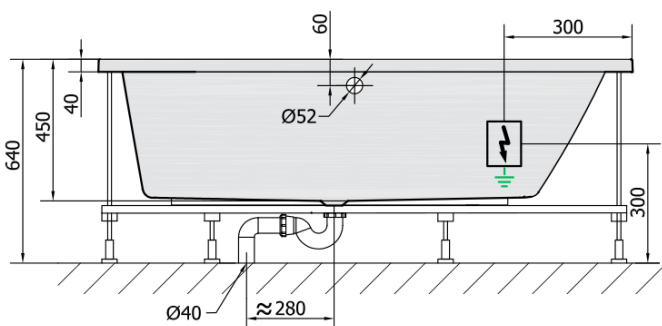

ANDRA R HYDRO hydromassage Bath tub, 180x90x45cm, white

Order code: 78771H

Size

Length: 1800 mm
 Width: 900 mm
 Height: 450 mm
 Volume: 277 l

Properties

Colour: White
 Material: Acrylate
 Warranty: 2 years

Technical sheet

VOLUME 277L

H HYDRO
 12 whirlpool jets
 12 vodních trysek

Electric cable 3x2,5mm²
 Length 2m from the wall

Elektrický kabel 3x2,5mm²
 Délka kabelu ze zdi 2m

Electrical Characteristic:
 Tension: 220-230V/50hz
 Max. power consumption: 800W
 Electric protection: residual-current device 30mA