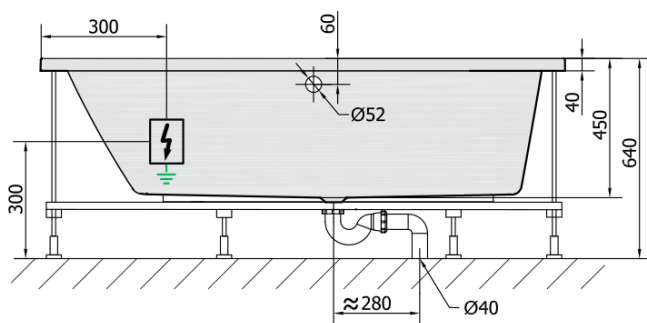

ANDRA L HYDRO hydromassage Bath tub, 180x90x45cm, white

Technical sheet

VOLUME 277L

H HYDRO
12 whirlpool jets
12 vodních trysek

Electric cable 3x2,5mm²
Length 2m from the wall

Elektrický kabel 3x2,5mm²
Délka kabelu ze zdi 2m

Electrical Characteristic:
Tension: 220-230V/50hz
Max. power consumption: 800W
Electric protection: residual-current device 30mA

Elektrické vlastnosti:
Napětí: 220-230V/50hz
Max. spotřeba: 800W
Elektrické jištění: proudový chránič 30mA