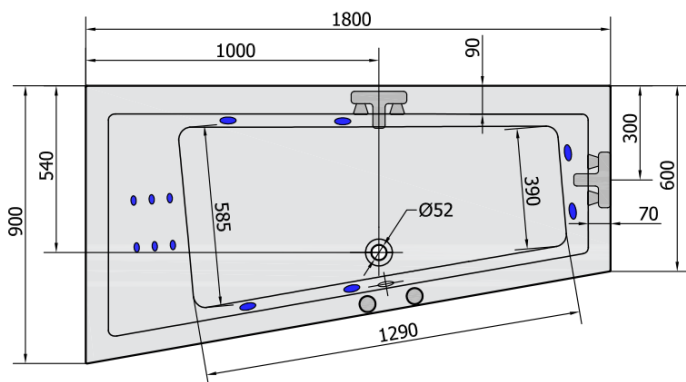

ANDRA L HYDRO hydromassage Bath tub, 180x90x45cm, white

Order code: 72872H

Basic information

Brand: Polysan
Series: WHIRLPOOL

Size

Length: 1800 mm
Width: 900 mm
Height: 450 mm
Volume: 277 l

Properties

Colour: White
Material: Acrylate
Shape: Asymmetric
Installation: Built-in
Waste diameter: 52 mm
Properties: HYDRO massage
Weight / Piece: 47.0 kg
Packaging: 1 Piece
Warranty: 2 years

We recommend buy

1 Piece RGB spot chromotherapy, 8 LEDs (Order code: 91407)
1 Piece Sound insulation bath tape, 3m (Order code: 93400)

ANDRA L HYDRO hydromassage Bath tub,
180x90x45cm, white

Technical sheet

VOLUME 277L

H HYDRO
12 whirlpool jets
12 vodních trysek

Electric cable 3x2,5mm²
Length 2m from the wall

Elektrický kabel 3x2,5mm²
Délka kabelu ze zdi 2m

Electrical Characteristic:
Tension: 220-230V/50hz
Max. power consumption: 800W
Electric protection: residual-current device 30mA