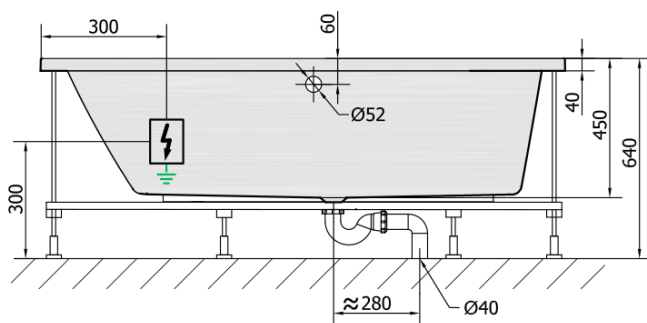

ANDRA L HYDRO hydromassage Bath tub, 180x90x45cm, white

Order code: 72872H

Basic information

Brand: Polysan
Series: WHIRLPOOL

Size

Length: 1800 mm
Width: 900 mm
Height: 450 mm
Volume: 277 l

Properties

Colour: White
Material: Acrylate
Shape: Asymmetric
Installation: Built-in
Waste diameter: 52 mm
Properties: HYDRO massage
Weight / Piece: 47.0 kg
Packaging: 1 Piece
Warranty: 2 years

We recommend buy

1 Piece RGB spot chromotherapy, 8 LEDs (Order code: 91407)
1 Piece Sound insulation bath tape, 3m (Order code: 93400)

ANDRA L HYDRO hydromassage Bath tub,
180x90x45cm, white

Technical sheet

VOLUME 277L

H HYDRO
12 whirlpool jets
12 vodních trysek

Electric cable 3x2,5mm²
Length 2m from the wall

Elektrický kabel 3x2,5mm²
Délka kabelu ze zdi 2m

Electrical Characteristic:
Tension: 220-230V/50hz
Max. power consumption: 800W
Electric protection: residual-current device 30mA