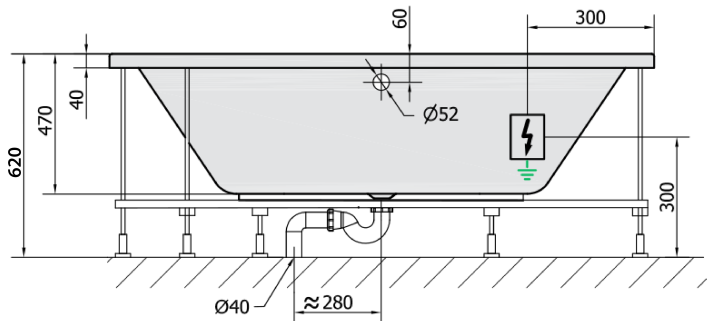

**VIVA R HYDRO hydromassage Bath tub,
175x80x47cm, white**

Order code: 78119H

Basic information

Brand: Polysan
Series: WHIRLPOOL

Size

Length: 1750 mm
Width: 800 mm
Height: 470 mm
Volume: 235 l

Properties

Colour: White
Material: Acrylate
Shape: Asymmetric
Installation: Built-in
Waste diameter: 52 mm
Properties: HYDRO massage
Weight / Piece: 37.0 kg
Packaging: 1 Piece
Warranty: 2 years

We recommend buy

- 1 Piece RGB spot chromotherapy, 8 LEDs (Order code: 91407)
- 1 Piece Sound insulation bath tape, 3m (Order code: 93400)

VIVA R HYDRO hydromassage Bath tub,
175x80x47cm, white

Technical sheet

VOLUME 235L

H HYDRO
12 whirlpool jets
12 vodních trysek

Electric cable 3x2,5mm²
Length 2m from the wall

Elektrický kabel 3x2,5mm²
Délka kabelu ze zdi 2m

Electrical Characteristic:
Tension: 220-230V/50hz
Max. power consumption: 800W
Electric protection: residual-current device 30mA