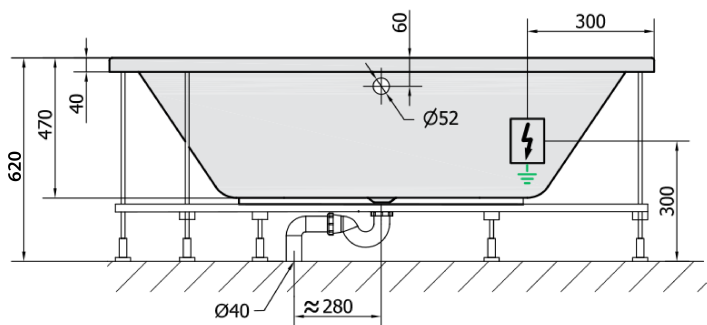

**VIVA R HYDRO hydromassage Bath tub,
175x80x47cm, white**

Order code: 78119H

Basic information

Brand: Polysan
Series: WHIRLPOOL

Size

Length: 1750 mm
Width: 800 mm
Height: 470 mm
Volume: 235 l

Properties

Colour: White
Material: Acrylate
Shape: Asymmetric
Installation: Built-in
Waste diameter: 52 mm
Properties: HYDRO massage
Weight / Piece: 37.0 kg
Packaging: 1 Piece
Warranty: 2 years

We recommend buy

- 1 Piece RGB spot chromotherapy, 8 LEDs (Order code: 91407)
- 1 Piece Sound insulation bath tape, 3m (Order code: 93400)

VIVA R HYDRO hydromassage Bath tub,
175x80x47cm, white

Technical sheet

VOLUME 235L

H HYDRO
12 whirlpool jets
12 vodních trysek

Electric cable 3x2,5mm²
Length 2m from the wall

Elektrický kabel 3x2,5mm²
Délka kabelu ze zdi 2m

Electrical Characteristic:
Tension: 220-230V/50hz
Max. power consumption: 800W
Electric protection: residual-current device 30mA