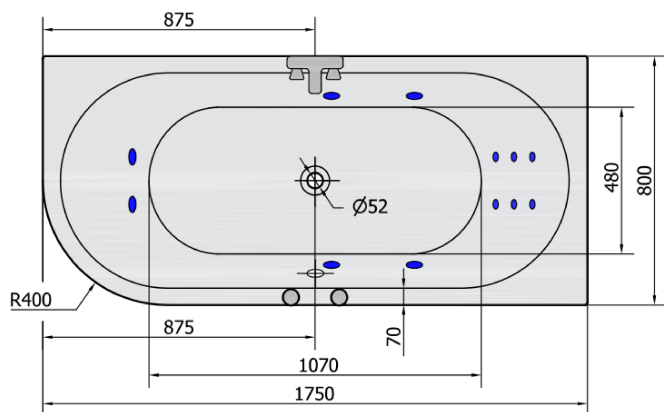

**VIVA R HYDRO hydromassage Bath tub,
175x80x47cm, white**

Order code: 78119H

Basic information

Brand: Polysan
Series: WHIRLPOOL

Size

Length: 1750 mm
Width: 800 mm
Height: 470 mm
Volume: 235 l

Properties

Colour: White
Material: Acrylate
Shape: Asymmetric
Installation: Built-in
Waste diameter: 52 mm
Properties: HYDRO massage
Weight / Piece: 37.0 kg
Packaging: 1 Piece
Warranty: 2 years

We recommend buy

- 1 Piece RGB spot chromotherapy, 8 LEDs (Order code: 91407)
- 1 Piece Sound insulation bath tape, 3m (Order code: 93400)

VIVA R HYDRO hydromassage Bath tub,
175x80x47cm, white

Technical sheet

VOLUME 235L

H HYDRO
12 whirlpool jets
12 vodních trysek

Electric cable 3x2,5mm²
Length 2m from the wall

Elektrický kabel 3x2,5mm²
Délka kabelu ze zdi 2m

Electrical Characteristic:
Tension: 220-230V/50hz
Max. power consumption: 800W
Electric protection: residual-current device 30mA