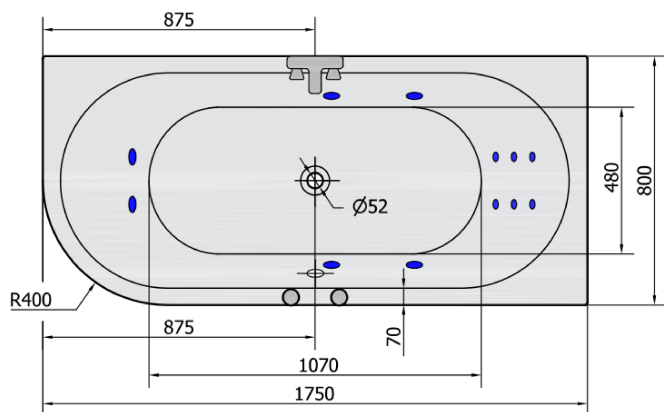

**VIVA R HYDRO hydromassage Bath tub,  
175x80x47cm, white**

**Order code:** 78119H

**Basic information**

**Brand:** Polysan  
**Series:** WHIRLPOOL

**Size**

**Length:** 1750 mm  
**Width:** 800 mm  
**Height:** 470 mm  
**Volume:** 235 l

**Properties**

**Colour:** White  
**Material:** Acrylate  
**Shape:** Asymmetric  
**Installation:** Built-in  
**Waste diameter:** 52 mm  
**Properties:** HYDRO massage  
**Weight / Piece:** 37.0 kg  
**Packaging:** 1 Piece  
**Warranty:** 2 years

**We recommend buy**

1 Piece RGB spot chromotherapy, 8 LEDs (Order code: 91407)  
1 Piece Sound insulation bath tape, 3m (Order code: 93400)

VIVA R HYDRO hydromassage Bath tub,  
175x80x47cm, white

Technical sheet

VOLUME 235L

**H** HYDRO  
12 whirlpool jets  
12 vodních trysek

Electric cable 3x2,5mm<sup>2</sup>  
Length 2m from the wall

Elektrický kabel 3x2,5mm<sup>2</sup>  
Délka kabelu ze zdi 2m

Electrical Characteristic:  
Tension: 220-230V/50hz  
Max. power consumption: 800W  
Electric protection: residual-current device 30mA