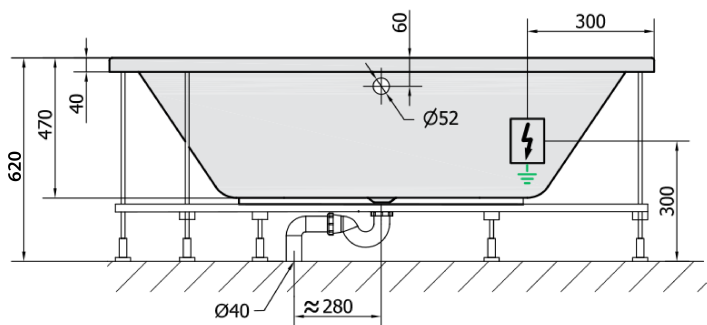

**VIVA R HYDRO hydromassage Bath tub,  
175x80x47cm, white**

**Order code:** 78119H

**Basic information**

**Brand:** Polysan  
**Series:** WHIRLPOOL

**Size**

**Length:** 1750 mm  
**Width:** 800 mm  
**Height:** 470 mm  
**Volume:** 235 l

**Properties**

**Colour:** White  
**Material:** Acrylate  
**Shape:** Asymmetric  
**Installation:** Built-in  
**Waste diameter:** 52 mm  
**Properties:** HYDRO massage  
**Weight / Piece:** 37.0 kg  
**Packaging:** 1 Piece  
**Warranty:** 2 years

**We recommend buy**

1 Piece RGB spot chromotherapy, 8 LEDs (Order code: 91407)  
1 Piece Sound insulation bath tape, 3m (Order code: 93400)

VIVA R HYDRO hydromassage Bath tub,  
175x80x47cm, white

Technical sheet

VOLUME 235L

**H** HYDRO  
12 whirlpool jets  
12 vodních trysek

Electric cable 3x2,5mm<sup>2</sup>  
Length 2m from the wall

Elektrický kabel 3x2,5mm<sup>2</sup>  
Délka kabelu ze zdi 2m

Electrical Characteristic:  
Tension: 220-230V/50hz  
Max. power consumption: 800W  
Electric protection: residual-current device 30mA