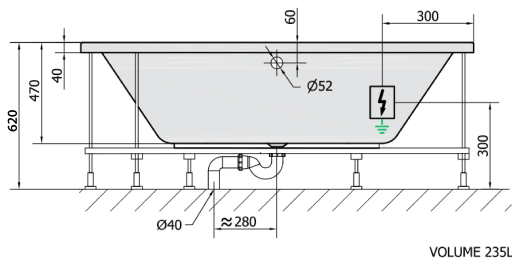

### Size

Length: 1750 mm  
 Width: 800 mm  
 Height: 470 mm  
 Volume: 235 l

### Technical sheet

**H** HYDRO  
 12 whirlpool jets  
 12 vodních trysek

Electric cable 3x2,5mm<sup>2</sup>  
 Length 2m from the wall

Elektrický kabel 3x2,5mm<sup>2</sup>  
 Délka kabelu ze zdi 2m

Electrical Characteristic:  
 Tension: 220-230V/50hz  
 Max. power consumption: 800W  
 Electric protection: residual-current device 30mA