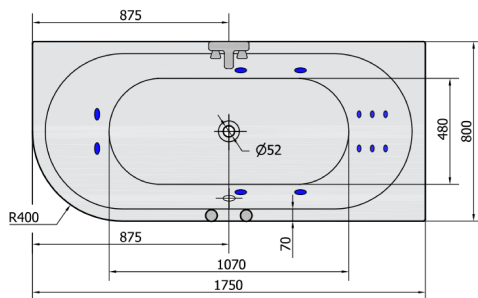

## VIVA R HYDRO hydromassage Bath tub, 175x80x47cm, white

Order code: 78119H

### Size

Length: 1750 mm  
 Width: 800 mm  
 Height: 470 mm  
 Volume: 235 l

### Technical sheet

**H** HYDRO  
 12 whirlpool jets  
 12 vodních trysek

Electric cable 3x2,5mm<sup>2</sup>  
 Length 2m from the wall

Elektrický kabel 3x2,5mm<sup>2</sup>  
 Délka kabelu ze zdi 2m

Electrical Characteristic:  
 Tension: 220-230V/50hz  
 Max. power consumption: 800W  
 Electric protection: residual-current device 30mA