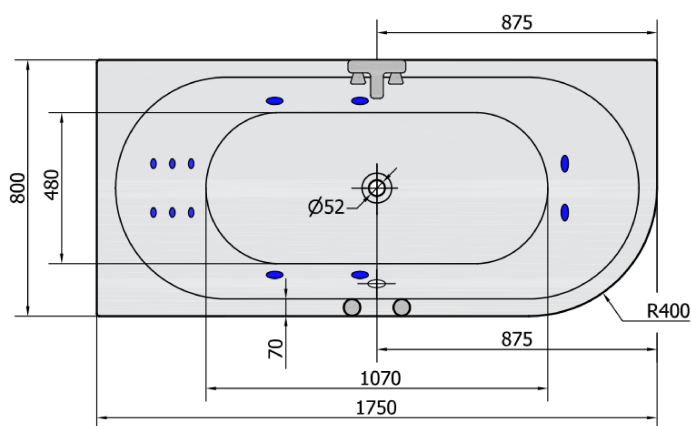

VIVA L HYDRO hydromassage Bath tub, 175x80x47cm, white

Order code: 70119H

Basic information

Brand: Polysan
Series: WHIRLPOOL

Size

Length: 1750 mm
Width: 800 mm
Height: 470 mm
Volume: 235 l

Properties

Colour: White
Material: Acrylate
Shape: Asymmetric
Installation: Built-in
Waste diameter: 52 mm
Properties: HYDRO massage
Weight / Piece: 37.0 kg
Packaging: 1 Piece
Warranty: 2 years

We recommend buy

1 Piece RGB spot chromotherapy, 8 LEDs (Order code: 91407)
1 Piece Sound insulation bath tape, 3m (Order code: 93400)

VIVA L HYDRO hydromassage Bath tub, 175x80x47cm,
white

Technical sheet

VOLUME 235L

H HYDRO
12 whirlpool jets
12 vodních trysek

Electric cable 3x2,5mm²
Length 2m from the wall

Elektrický kabel 3x2,5mm²
Délka kabelu ze zdi 2m

Electrical Characteristic:
Tension: 220-230V/50hz
Max. power consumption: 800W
Electric protection: residual-current device 30mA