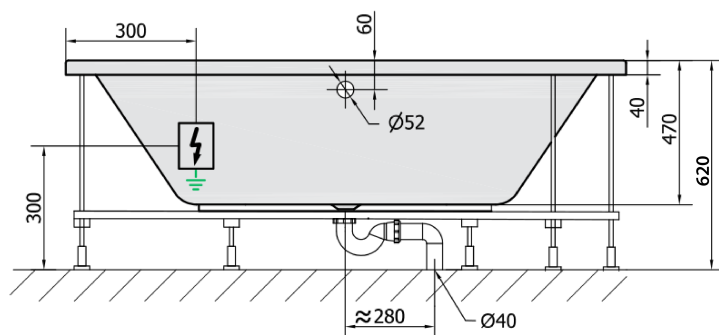

VIVA L HYDRO hydromassage Bath tub, 175x80x47cm, white

Order code: 70119H

Basic information

Brand: Polysan
Series: WHIRLPOOL

Size

Length: 1750 mm
Width: 800 mm
Height: 470 mm
Volume: 235 l

Properties

Colour: White
Material: Acrylate
Shape: Asymmetric
Installation: Built-in
Waste diameter: 52 mm
Properties: HYDRO massage
Weight / Piece: 37.0 kg
Packaging: 1 Piece
Warranty: 2 years

We recommend buy

1 Piece RGB spot chromotherapy, 8 LEDs (Order code: 91407)
1 Piece Sound insulation bath tape, 3m (Order code: 93400)

VIVA L HYDRO hydromassage Bath tub, 175x80x47cm,
white

Technical sheet

VOLUME 235L

H HYDRO
12 whirlpool jets
12 vodních trysek

Electric cable 3x2,5mm²
Length 2m from the wall

Elektrický kabel 3x2,5mm²
Délka kabelu ze zdi 2m

Electrical Characteristic:
Tension: 220-230V/50hz
Max. power consumption: 800W
Electric protection: residual-current device 30mA