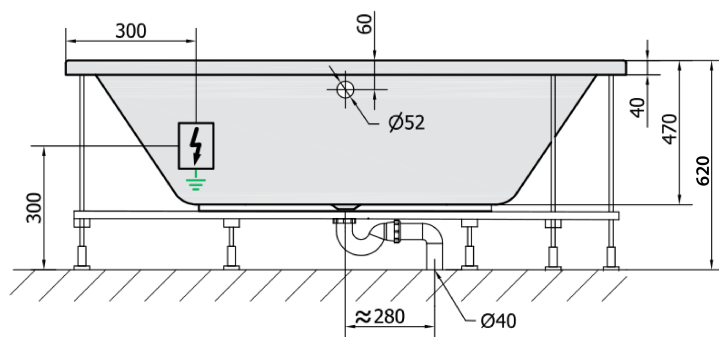

VIVA L HYDRO hydromassage Bath tub, 175x80x47cm, white

Order code: 70119H

Basic information

Brand: Polysan
Series: WHIRLPOOL

Size

Length: 1750 mm
Width: 800 mm
Height: 470 mm
Volume: 235 l

Properties

Colour: White
Material: Acrylate
Shape: Asymmetric
Installation: Built-in
Waste diameter: 52 mm
Properties: HYDRO massage
Weight / Piece: 37.0 kg
Packaging: 1 Piece
Warranty: 2 years

We recommend buy

1 Piece RGB spot chromotherapy, 8 LEDs (Order code: 91407)
1 Piece Sound insulation bath tape, 3m (Order code: 93400)

VIVA L HYDRO hydromassage Bath tub, 175x80x47cm,
white

Technical sheet

VOLUME 235L

H HYDRO
12 whirlpool jets
12 vodních trysek

Electric cable 3x2,5mm²
Length 2m from the wall

Elektrický kabel 3x2,5mm²
Délka kabelu ze zdi 2m

Electrical Characteristic:
Tension: 220-230V/50hz
Max. power consumption: 800W
Electric protection: residual-current device 30mA