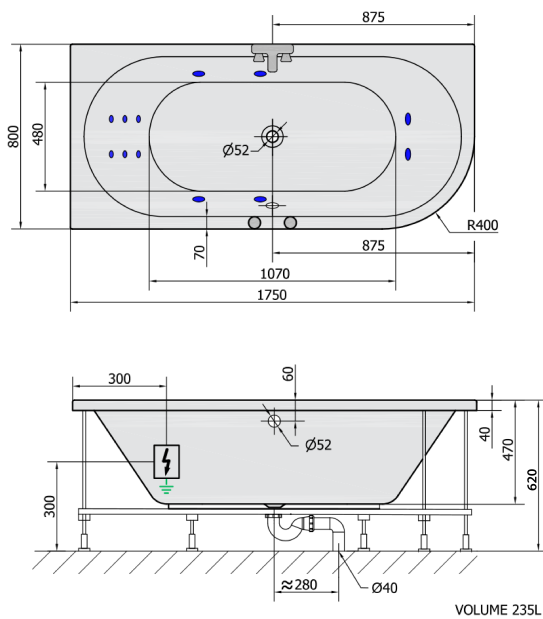

VIVA L HYDRO hydromassage Bath tub, 175x80x47cm, white

Order code: 70119H

Size

Length: 1750 mm
 Width: 800 mm
 Height: 470 mm
 Volume: 235 l

Properties

Colour: White
 Material: Acrylate
 Warranty: 2 years

Technical sheet

H HYDRO
 12 whirlpool jets
 12 vodních trysek

Electric cable 3x2,5mm²
 Length 2m from the wall

Elektrický kabel 3x2,5mm²
 Délka kabelu ze zdi 2m

Electrical Characteristic:
 Tension: 220-230V/50hz
 Max. power consumption: 800W
 Electric protection: residual-current device 30mA