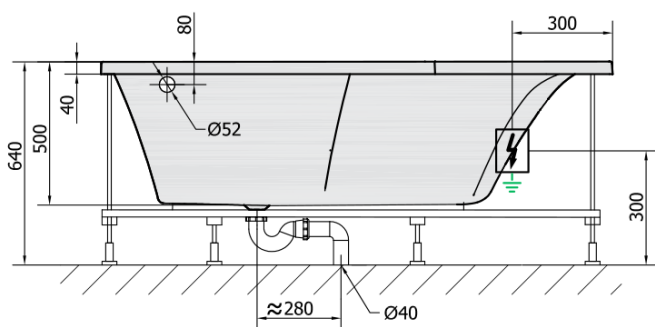

TANDEM R HYDRO hydromassage Bath tub, 170x130x50cm, white

Order code: 97611H

Basic information

Brand: Polysan
Series: WHIRLPOOL

Size

Length: 1700 mm
Width: 1300 mm
Height: 500 mm
Volume: 395 l

Properties

Colour: White
Material: Acrylate
Shape: Asymmetric
Installation: Built-in
Waste diameter: 52 mm
Properties: HYDRO massage
Weight / Piece: 53.0 kg
Packaging: 1 Piece
Warranty: 2 years

We recommend buy

1 Piece RGB spot chromotherapy, 8 LEDs (Order code: 91407)
1 Piece Sound insulation bath tape, 3m (Order code: 93400)

TANDEM R HYDRO hydromassage Bath tub,
170x130x50cm, white

Technical sheet

H HYDRO
12 whirlpool jets
12 vodních trysek

Electric cable 3x2,5mm²
Length 2m from the wall

Elektrický kabel 3x2,5mm²
Délka kabelu ze zdi 2m

Electrical Characteristic:
Tension: 220-230V/50hz
Max. power consumption: 800W
Electric protection: residual-current device 30mA