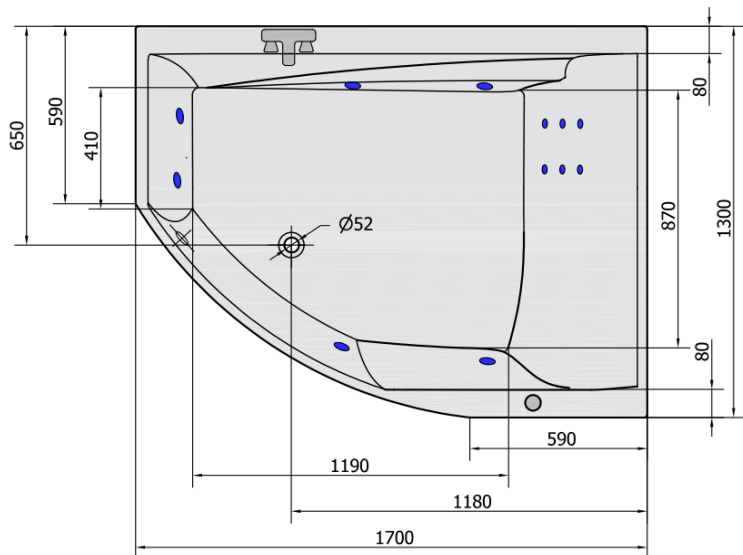

TANDEM R HYDRO hydromassage Bath tub, 170x130x50cm, white

Order code: 97611H

Basic information

Brand: Polysan
Series: WHIRLPOOL

Size

Length: 1700 mm
Width: 1300 mm
Height: 500 mm
Volume: 395 l

Properties

Colour: White
Material: Acrylate
Shape: Asymmetric
Installation: Built-in
Waste diameter: 52 mm
Properties: HYDRO massage
Weight / Piece: 53.0 kg
Packaging: 1 Piece
Warranty: 2 years

We recommend buy

1 Piece RGB spot chromotherapy, 8 LEDs (Order code: 91407)
1 Piece Sound insulation bath tape, 3m (Order code: 93400)

TANDEM R HYDRO hydromassage Bath tub,
170x130x50cm, white

Technical sheet

H HYDRO
12 whirlpool jets
12 vodních trysek

Electric cable 3x2,5mm²
Length 2m from the wall

Elektrický kabel 3x2,5mm²
Délka kabelu ze zdi 2m

Electrical Characteristic:
Tension: 220-230V/50hz
Max. power consumption: 800W
Electric protection: residual-current device 30mA