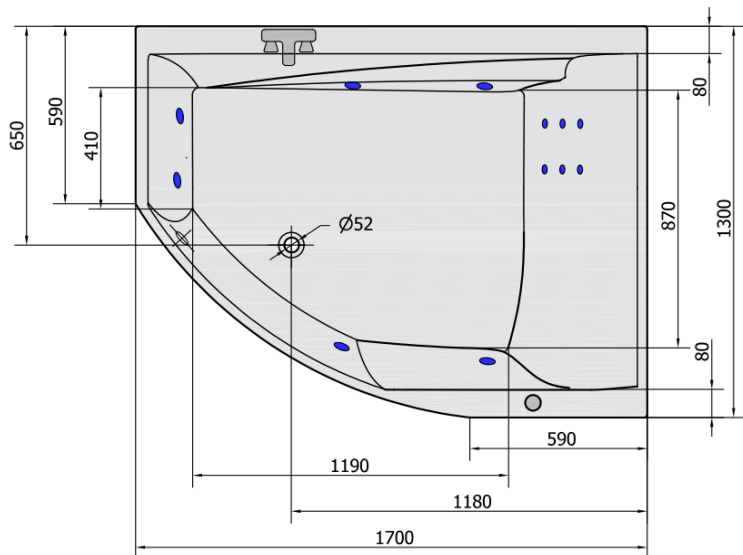

TANDEM R HYDRO hydromassage Bath tub, 170x130x50cm, white

Order code: 97611H

Basic information

Brand: Polysan
Series: WHIRLPOOL

Size

Length: 1700 mm
Width: 1300 mm
Height: 500 mm
Volume: 395 l

Properties

Colour: White
Material: Acrylate
Shape: Asymmetric
Installation: Built-in
Waste diameter: 52 mm
Properties: HYDRO massage
Weight / Piece: 53.0 kg
Packaging: 1 Piece
Warranty: 2 years

We recommend buy

1 Piece RGB spot chromotherapy, 8 LEDs (Order code: 91407)
1 Piece Sound insulation bath tape, 3m (Order code: 93400)

TANDEM R HYDRO hydromassage Bath tub,
170x130x50cm, white

Technical sheet

VOLUME 395L

H HYDRO
12 whirlpool jets
12 vodních trysek

Electric cable 3x2,5mm²
Length 2m from the wall

Elektrický kabel 3x2,5mm²
Délka kabelu ze zdi 2m

Electrical Characteristic:
Tension: 220-230V/50hz
Max. power consumption: 800W
Electric protection: residual-current device 30mA