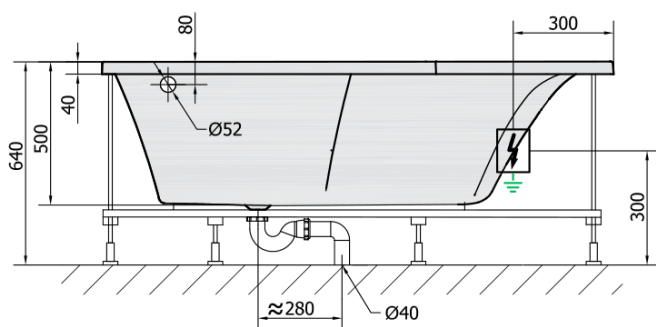

TANDEM R HYDRO hydromassage Bath tub, 170x130x50cm, white

Order code: 97611H

Basic information

Brand: Polysan
Series: WHIRLPOOL

Size

Length: 1700 mm
Width: 1300 mm
Height: 500 mm
Volume: 395 l

Properties

Colour: White
Material: Acrylate
Shape: Asymmetric
Installation: Built-in
Waste diameter: 52 mm
Properties: HYDRO massage
Weight / Piece: 53.0 kg
Packaging: 1 Piece
Warranty: 2 years

We recommend buy

1 Piece RGB spot chromotherapy, 8 LEDs (Order code: 91407)
1 Piece Sound insulation bath tape, 3m (Order code: 93400)

TANDEM R HYDRO hydromassage Bath tub,
170x130x50cm, white

Technical sheet

VOLUME 395L

H HYDRO
12 whirlpool jets
12 vodních trysek

Electric cable 3x2,5mm²
Length 2m from the wall

Elektrický kabel 3x2,5mm²
Délka kabelu ze zdi 2m

Electrical Characteristic:
Tension: 220-230V/50hz
Max. power consumption: 800W
Electric protection: residual-current device 30mA