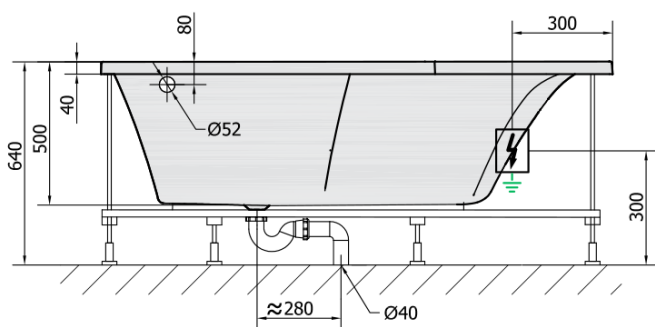

TANDEM R HYDRO hydromassage Bath tub, 170x130x50cm, white

Order code: 97611H

Basic information

Brand: Polysan
Series: WHIRLPOOL

Size

Length: 1700 mm
Width: 1300 mm
Height: 500 mm
Volume: 395 l

Properties

Colour: White
Material: Acrylate
Shape: Asymmetric
Installation: Built-in
Waste diameter: 52 mm
Properties: HYDRO massage
Weight / Piece: 53.0 kg
Packaging: 1 Piece
Warranty: 2 years

We recommend buy

1 Piece RGB spot chromotherapy, 8 LEDs (Order code: 91407)
1 Piece Sound insulation bath tape, 3m (Order code: 93400)

TANDEM R HYDRO hydromassage Bath tub,
170x130x50cm, white

Technical sheet

VOLUME 395L

H HYDRO
12 whirlpool jets
12 vodních trysek

Electric cable 3x2,5mm²
Length 2m from the wall

Elektrický kabel 3x2,5mm²
Délka kabelu ze zdi 2m

Electrical Characteristic:
Tension: 220-230V/50hz
Max. power consumption: 800W
Electric protection: residual-current device 30mA