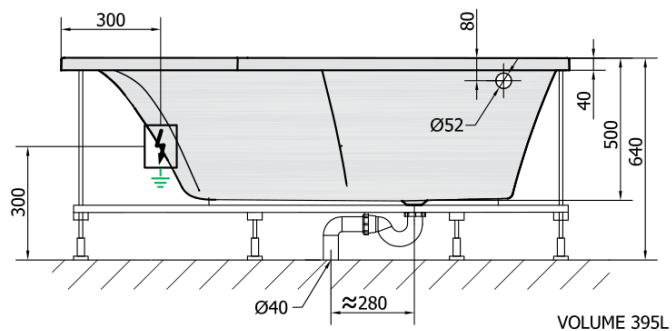

TANDEM L HYDRO hydromassage Bath tub, 170x130x50cm, white

Order code: 96611H

Basic information

Brand: Polysan
Series: WHIRLPOOL

Size

Length: 1700 mm
Width: 1300 mm
Height: 500 mm
Volume: 395 l

Properties

Colour: White
Material: Acrylate
Shape: Asymmetric
Installation: Built-in
Waste diameter: 52 mm
Properties: HYDRO massage
Weight / Piece: 53.0 kg
Packaging: 1 Piece
Warranty: 2 years

We recommend buy

1 Piece RGB spot chromotherapy, 8 LEDs (Order code: 91407)
1 Piece Sound insulation bath tape, 3m (Order code: 93400)

TANDEM L HYDRO hydromassage Bath tub,
170x130x50cm, white

Technical sheet

H HYDRO
12 whirlpool jets
12 vodních trysek

Electric cable 3x2,5mm²
Length 2m from the wall

Elektrický kabel 3x2,5mm²
Délka kabelu ze zdi 2m

Electrical Characteristic:
Tension: 220-230V/50hz
Max. power consumption: 800W
Electric protection: residual-current device 30mA