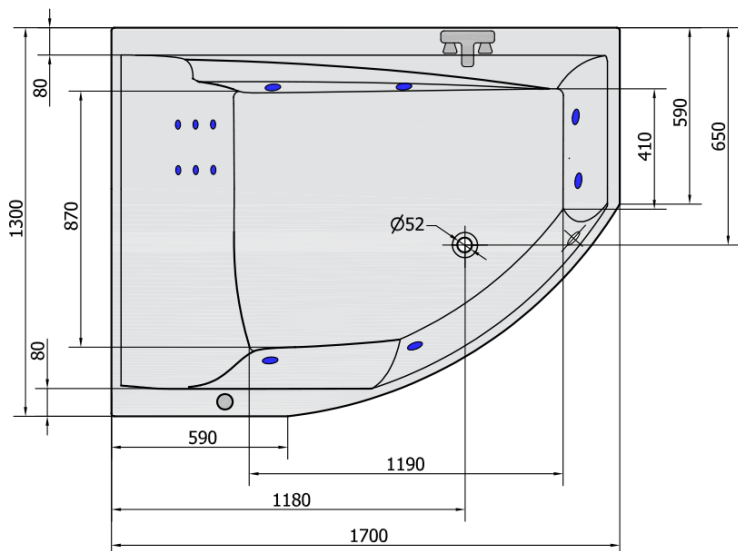

TANDEM L HYDRO hydromassage Bath tub, 170x130x50cm, white

Order code: 96611H

Basic information

Brand: Polysan
Series: WHIRLPOOL

Size

Length: 1700 mm
Width: 1300 mm
Height: 500 mm
Volume: 395 l

Properties

Colour: White
Material: Acrylate
Shape: Asymmetric
Installation: Built-in
Waste diameter: 52 mm
Properties: HYDRO massage
Weight / Piece: 53.0 kg
Packaging: 1 Piece
Warranty: 2 years

We recommend buy

1 Piece RGB spot chromotherapy, 8 LEDs (Order code: 91407)
1 Piece Sound insulation bath tape, 3m (Order code: 93400)

TANDEM L HYDRO hydromassage Bath tub,
170x130x50cm, white

Technical sheet

H HYDRO
12 whirlpool jets
12 vodních trysek

Electric cable 3x2,5mm²
Length 2m from the wall

Elektrický kabel 3x2,5mm²
Délka kabelu ze zdi 2m

Electrical Characteristic:
Tension: 220-230V/50hz
Max. power consumption: 800W
Electric protection: residual-current device 30mA