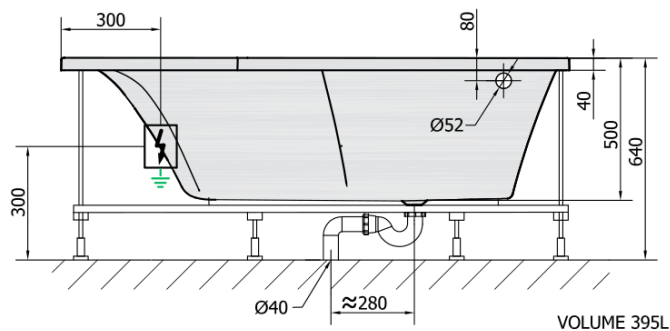

## Size

Length: 1700 mm  
Width: 1300 mm  
Height: 500 mm  
Volume: 395 l

## Properties

Colour: White  
Material: Acrylate  
Shape: Asymmetric  
Installation: Built-in  
Waste diameter: 52 mm  
Properties: HYDRO massage  
Weight / Piece: 53.0 kg  
Packaging: 1 Piece  
Warranty: 2 years

## We recommend buy

1 Piece RGB spot chromotherapy, 8 LEDs (Order code: 91407)  
1 Piece Sound insulation bath tape, 3m (Order code: 93400)

TANDEM L HYDRO hydromassage Bath tub,  
170x130x50cm, white

Technical sheet

**H** HYDRO  
12 whirlpool jets  
12 vodních trysek

Electric cable 3x2,5mm<sup>2</sup>  
Length 2m from the wall

Elektrický kabel 3x2,5mm<sup>2</sup>  
Délka kabelu ze zdi 2m

Electrical Characteristic:  
Tension: 220-230V/50hz  
Max. power consumption: 800W  
Electric protection: residual-current device 30mA