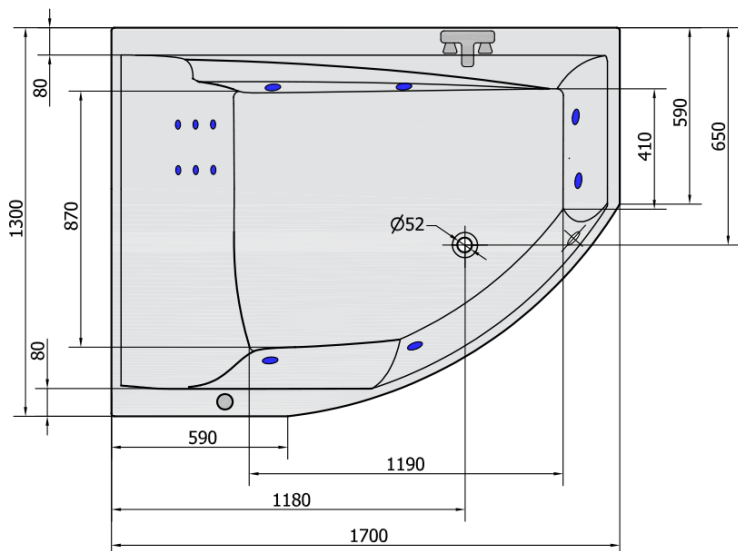

## Size

Length: 1700 mm  
Width: 1300 mm  
Height: 500 mm  
Volume: 395 l

## Properties

Colour: White  
Material: Acrylate  
Shape: Asymmetric  
Installation: Built-in  
Waste diameter: 52 mm  
Properties: HYDRO massage  
Weight / Piece: 53.0 kg  
Packaging: 1 Piece  
Warranty: 2 years

## We recommend buy

1 Piece RGB spot chromotherapy, 8 LEDs (Order code: 91407)  
1 Piece Sound insulation bath tape, 3m (Order code: 93400)

TANDEM L HYDRO hydromassage Bath tub,  
170x130x50cm, white

Technical sheet

**H** HYDRO  
12 whirlpool jets  
12 vodních trysek

Electric cable 3x2,5mm<sup>2</sup>  
Length 2m from the wall

Elektrický kabel 3x2,5mm<sup>2</sup>  
Délka kabelu ze zdi 2m

Electrical Characteristic:  
Tension: 220-230V/50hz  
Max. power consumption: 800W  
Electric protection: residual-current device 30mA