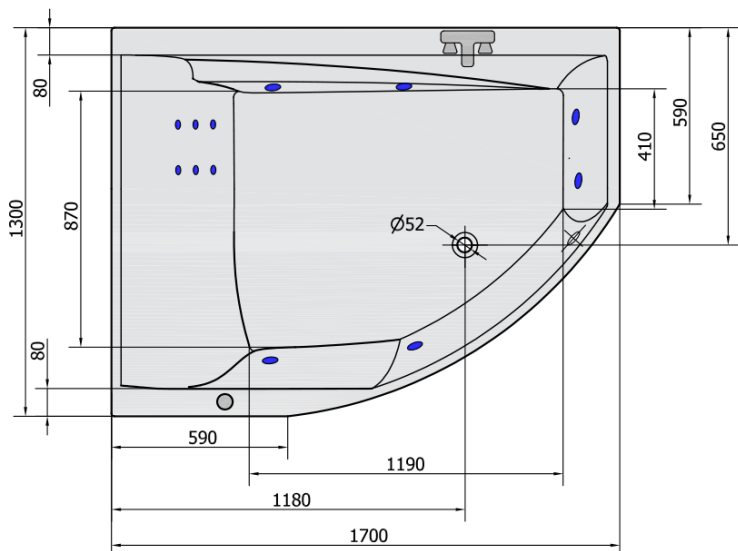

**TANDEM L HYDRO hydromassage Bath tub,
170x130x50cm, white**

Order code: 96611H

Basic information

Brand: Polysan
Series: WHIRLPOOL

Size

Length: 1700 mm
Width: 1300 mm
Height: 500 mm
Volume: 395 l

Properties

Colour: White
Material: Acrylate
Shape: Asymmetric
Installation: Built-in
Waste diameter: 52 mm
Properties: HYDRO massage
Weight / Piece: 53.0 kg
Packaging: 1 Piece
Warranty: 2 years

TANDEM L HYDRO hydromassage Bath tub, 170x130x50cm, white

Technical sheet

HYDRO 12 whirlpool jets 12 vodních trysek

Electric cable 3x2,5mm²
Length 2m from the wall

Elektrický kabel 3x2,5mm²
Délka kabelu ze zdi 2m

Electrical Characteristic:
Tension: 220-230V/50hz
Max. power consumption: 800W
Electric protection: residual-current device 30mA