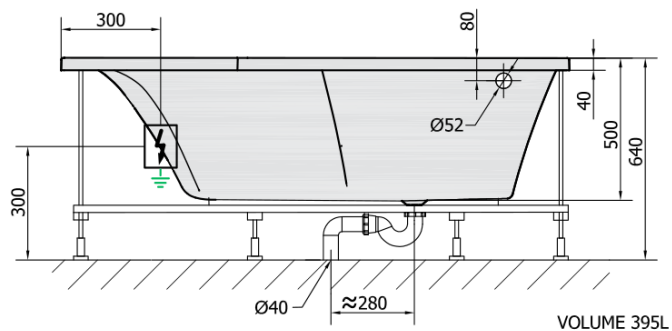

**TANDEM L HYDRO hydromassage Bath tub,
170x130x50cm, white**

Order code: 96611H

Basic information

Brand: Polysan
Series: WHIRLPOOL

Size

Length: 1700 mm
Width: 1300 mm
Height: 500 mm
Volume: 395 l

Properties

Colour: White
Material: Acrylate
Shape: Asymmetric
Installation: Built-in
Waste diameter: 52 mm
Properties: HYDRO massage
Weight / Piece: 53.0 kg
Packaging: 1 Piece
Warranty: 2 years

TANDEM L HYDRO hydromassage Bath tub, 170x130x50cm, white

Technical sheet

HYDRO 12 whirlpool jets 12 vodních trysek

Electric cable 3x2,5mm²
Length 2m from the wall

Elektrický kabel 3x2,5mm²
Délka kabelu ze zdi 2m

Electrical Characteristic:
Tension: 220-230V/50hz
Max. power consumption: 800W
Electric protection: residual-current device 30mA