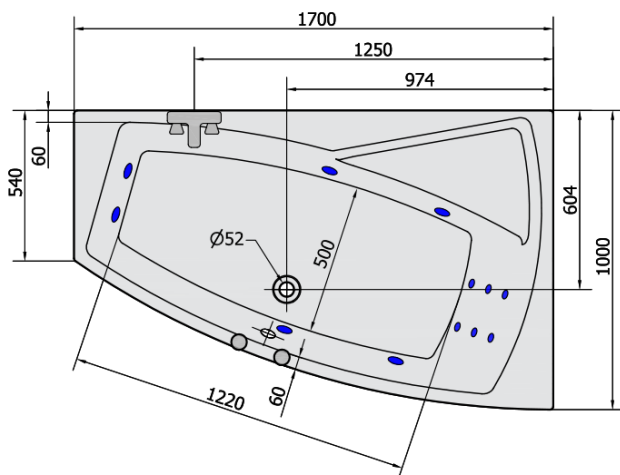

EVIA R HYDRO hydromassage Bath tub, 170x100x47cm, white

Order code: 22611H

Basic information

Brand: Polysan
Series: WHIRLPOOL

Size

Length: 1700 mm
Width: 1000 mm
Height: 470 mm
Volume: 255 l

Properties

Colour: White
Material: Acrylate
Shape: Asymmetric
Installation: Built-in
Waste diameter: 52 mm
Properties: HYDRO massage
Weight / Piece: 42.0 kg
Packaging: 1 Piece
Warranty: 2 years

We recommend buy

1 Piece RGB spot chromotherapy, 8 LEDs (Order code: 91407)
1 Piece Sound insulation bath tape, 3m (Order code: 93400)

**EVIAR HYDRO hydromassage Bath tub,
170x100x47cm, white**

Technical sheet

VOLUME 255L

H HYDRO
12 whirlpool jets
12 vodních trysek

Electric cable 3x2,5mm²
Lenght 2m from the wall

Elektrický kabel 3x2,5mm²
Délka kabelu ze zdi 2m

Electrical Characteristic:
Tension: 220-230V/50hz
Max. power consumption: 800W
Electric protection: residual-current device 30mA