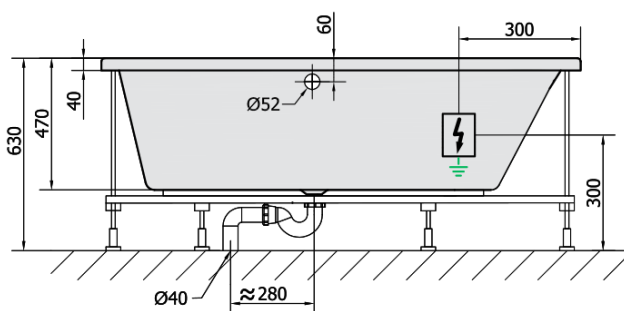

EVIA R HYDRO hydromassage Bath tub, 170x100x47cm, white

Order code: 22611H

Basic information

Brand: Polysan
Series: WHIRLPOOL

Size

Length: 1700 mm
Width: 1000 mm
Height: 470 mm
Volume: 255 l

Properties

Colour: White
Material: Acrylate
Shape: Asymmetric
Installation: Built-in
Waste diameter: 52 mm
Properties: HYDRO massage
Weight / Piece: 42.0 kg
Packaging: 1 Piece
Warranty: 2 years

We recommend buy

1 Piece RGB spot chromotherapy, 8 LEDs (Order code: 91407)
1 Piece Sound insulation bath tape, 3m (Order code: 93400)

**EVIAR HYDRO hydromassage Bath tub,
170x100x47cm, white**

Technical sheet

VOLUME 255L

H HYDRO
12 whirlpool jets
12 vodních trysek

Electric cable 3x2,5mm²
Lenght 2m from the wall

Elektrický kabel 3x2,5mm²
Délka kabelu ze zdi 2m

Electrical Characteristic:
Tension: 220-230V/50hz
Max. power consumption: 800W
Electric protection: residual-current device 30mA