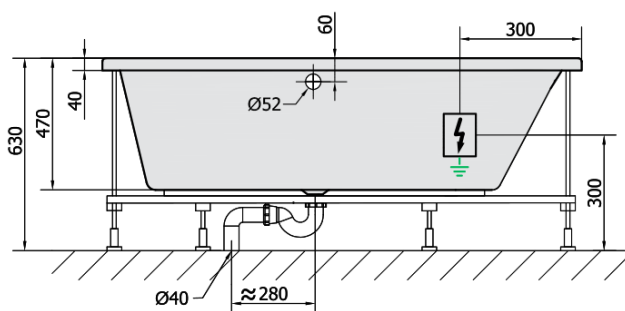

## Size

Length: 1700 mm  
Width: 1000 mm  
Height: 470 mm  
Volume: 255 l

## Properties

Colour: White  
Material: Acrylate  
Shape: Asymmetric  
Installation: Built-in  
Waste diameter: 52 mm  
Properties: HYDRO massage  
Weight / Piece: 42.0 kg  
Packaging: 1 Piece  
Warranty: 2 years

## We recommend buy

1 Piece RGB spot chromotherapy, 8 LEDs (Order code: 91407)  
1 Piece Sound insulation bath tape, 3m (Order code: 93400)

**EVIAR HYDRO hydromassage Bath tub,  
170x100x47cm, white**

**Technical sheet**

VOLUME 255L

**H** HYDRO  
12 whirlpool jets  
12 vodních trysek

Electric cable 3x2,5mm<sup>2</sup>  
Length 2m from the wall

Elektrický kabel 3x2,5mm<sup>2</sup>  
Délka kabelu ze zdi 2m

Electrical Characteristic:  
Tension: 220-230V/50hz  
Max. power consumption: 800W  
Electric protection: residual-current device 30mA