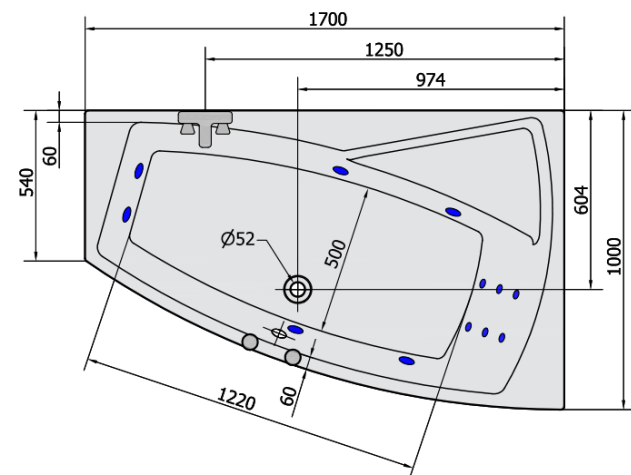

## Size

Length: 1700 mm  
Width: 1000 mm  
Height: 470 mm  
Volume: 255 l

## Properties

Colour: White  
Material: Acrylate  
Shape: Asymmetric  
Installation: Built-in  
Waste diameter: 52 mm  
Properties: HYDRO massage  
Weight / Piece: 42.0 kg  
Packaging: 1 Piece  
Warranty: 2 years

## We recommend buy

1 Piece RGB spot chromotherapy, 8 LEDs (Order code: 91407)  
1 Piece Sound insulation bath tape, 3m (Order code: 93400)

**EVIAR HYDRO hydromassage Bath tub,  
170x100x47cm, white**

**Technical sheet**

VOLUME 255L

**H** HYDRO  
12 whirlpool jets  
12 vodních trysek

Electric cable 3x2,5mm<sup>2</sup>  
Length 2m from the wall

Elektrický kabel 3x2,5mm<sup>2</sup>  
Délka kabelu ze zdi 2m

Electrical Characteristic:  
Tension: 220-230V/50hz  
Max. power consumption: 800W  
Electric protection: residual-current device 30mA