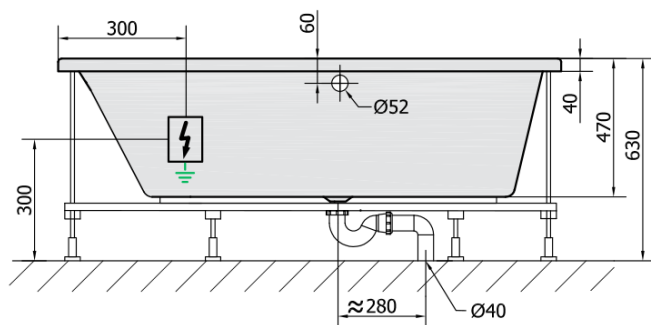

**EVIA L HYDRO hydromassage Bath tub,
170x100x47cm, white**

Order code: 21611H

Basic information

Brand: Polysan
Series: WHIRLPOOL

Size

Length: 1700 mm
Width: 1000 mm
Height: 470 mm
Volume: 255 l

Properties

Colour: White
Material: Acrylate
Shape: Asymmetric
Installation: Built-in
Waste diameter: 52 mm
Properties: HYDRO massage
Weight / Piece: 42.0 kg
Packaging: 1 Piece
Warranty: 2 years

We recommend buy

1 Piece RGB spot chromotherapy, 8 LEDs (Order code: 91407)
1 Piece Sound insulation bath tape, 3m (Order code: 93400)

**EVIA L HYDRO hydromassage Bath tub,
170x100x47cm, white**

Technical sheet

VOLUME 255L

H HYDRO
12 whirlpool jets
12 vodních trysek

Electric cable 3x2,5mm²
Lenght 2m from the wall

Elektrický kabel 3x2,5mm²
Délka kabelu ze zdi 2m

Electrical Characteristic:
Tension: 220-230V/50hz
Max. power consumption: 800W
Electric protection: residual-current device 30mA