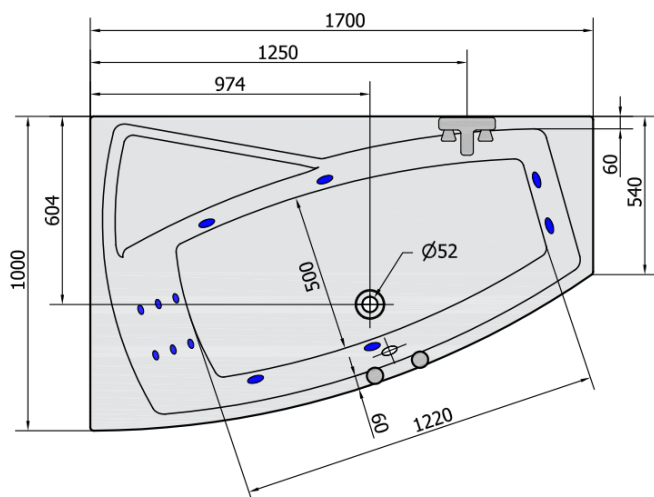

**EVIA L HYDRO hydromassage Bath tub,
170x100x47cm, white**

Order code: 21611H

Basic information

Brand: Polysan
Series: WHIRLPOOL

Size

Length: 1700 mm
Width: 1000 mm
Height: 470 mm
Volume: 255 l

Properties

Colour: White
Material: Acrylate
Shape: Asymmetric
Installation: Built-in
Waste diameter: 52 mm
Properties: HYDRO massage
Weight / Piece: 42.0 kg
Packaging: 1 Piece
Warranty: 2 years

We recommend buy

1 Piece RGB spot chromotherapy, 8 LEDs (Order code: 91407)
1 Piece Sound insulation bath tape, 3m (Order code: 93400)

**EVIA L HYDRO hydromassage Bath tub,
170x100x47cm, white**

Technical sheet

VOLUME 255L

H HYDRO
12 whirlpool jets
12 vodních trysek

Electric cable 3x2,5mm²
Lenght 2m from the wall

Elektrický kabel 3x2,5mm²
Délka kabelu ze zdi 2m

Electrical Characteristic:
Tension: 220-230V/50hz
Max. power consumption: 800W
Electric protection: residual-current device 30mA