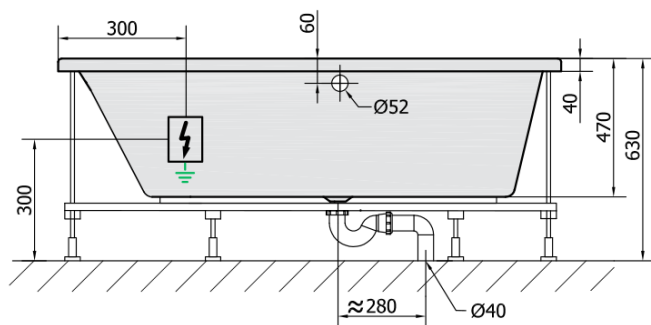

EVIA L HYDRO hydromassage Bath tub, 170x100x47cm, white

Order code: 21611H

Basic information

Brand: Polysan
Series: WHIRLPOOL

Size

Length: 1700 mm
Width: 1000 mm
Height: 470 mm
Volume: 255 l

Properties

Colour: White
Material: Acrylate
Shape: Asymmetric
Installation: Built-in
Waste diameter: 52 mm
Properties: HYDRO massage
Weight / Piece: 42.0 kg
Packaging: 1 Piece
Warranty: 2 years

We recommend buy

1 Piece RGB spot chromotherapy, 8 LEDs (Order code: 91407)
1 Piece Sound insulation bath tape, 3m (Order code: 93400)

EVIA L HYDRO hydromassage Bath tub,
170x100x47cm, white

Technical sheet

VOLUME 255L

H HYDRO
12 whirlpool jets
12 vodních trysek

Electric cable 3x2,5mm²
Lenght 2m from the wall

Elektrický kabel 3x2,5mm²
Délka kabelu ze zdi 2m

Electrical Characteristic:
Tension: 220-230V/50hz
Max. power consumption: 800W
Electric protection: residual-current device 30mA