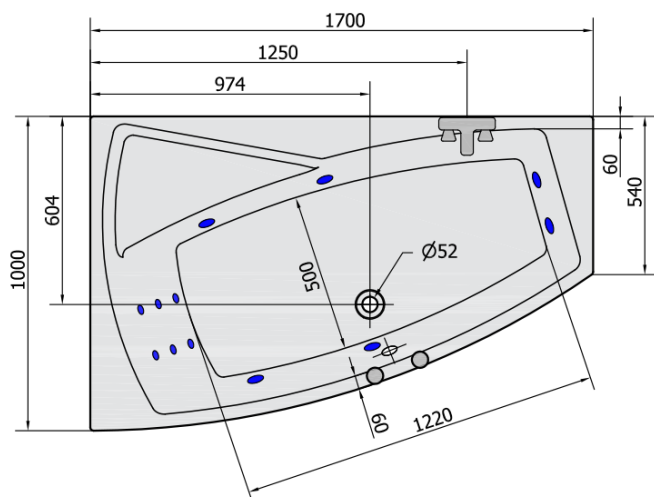

EVIA L HYDRO hydromassage Bath tub, 170x100x47cm, white

Order code: 21611H

Basic information

Brand: Polysan
Series: WHIRLPOOL

Size

Length: 1700 mm
Width: 1000 mm
Height: 470 mm
Volume: 255 l

Properties

Colour: White
Material: Acrylate
Shape: Asymmetric
Installation: Built-in
Waste diameter: 52 mm
Properties: HYDRO massage
Weight / Piece: 42.0 kg
Packaging: 1 Piece
Warranty: 2 years

We recommend buy

1 Piece RGB spot chromotherapy, 8 LEDs (Order code: 91407)
1 Piece Sound insulation bath tape, 3m (Order code: 93400)

EVIA L HYDRO hydromassage Bath tub,
170x100x47cm, white

Technical sheet

VOLUME 255L

H HYDRO
12 whirlpool jets
12 vodních trysek

Electric cable 3x2,5mm²
Lenght 2m from the wall

Elektrický kabel 3x2,5mm²
Délka kabelu ze zdi 2m

Electrical Characteristic:
Tension: 220-230V/50hz
Max. power consumption: 800W
Electric protection: residual-current device 30mA