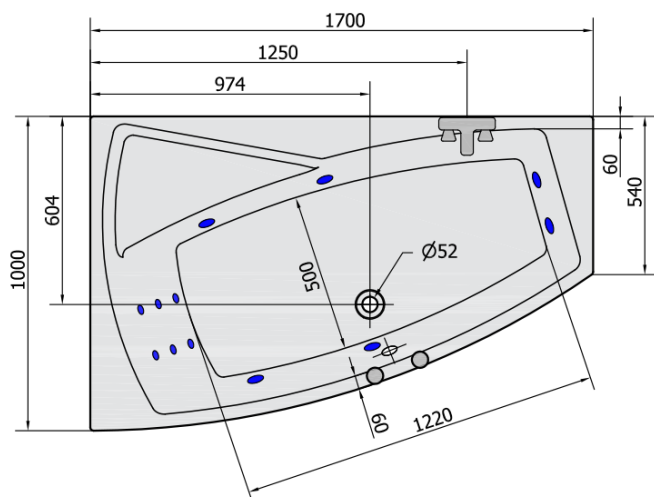

EVIA L HYDRO hydromassage Bath tub, 170x100x47cm, white

Order code: 21611H

Basic information

Brand: Polysan
Series: WHIRLPOOL

Size

Length: 1700 mm
Width: 1000 mm
Height: 470 mm
Volume: 255 l

Properties

Colour: White
Material: Acrylate
Shape: Asymmetric
Installation: Built-in
Waste diameter: 52 mm
Properties: HYDRO massage
Weight / Piece: 42.0 kg
Packaging: 1 Piece
Warranty: 2 years

We recommend buy

1 Piece RGB spot chromotherapy, 8 LEDs (Order code: 91407)
1 Piece Sound insulation bath tape, 3m (Order code: 93400)

EVIA L HYDRO hydromassage Bath tub,
170x100x47cm, white

Technical sheet

VOLUME 255L

H HYDRO
12 whirlpool jets
12 vodních trysek

Electric cable 3x2,5mm²
Lenght 2m from the wall

⚡ Elektrický kabel 3x2,5mm²
Délka kabelu ze zdi 2m

Electrical Characteristic:
Tension: 220-230V/50hz
Max. power consumption: 800W
Electric protection: residual-current device 30mA