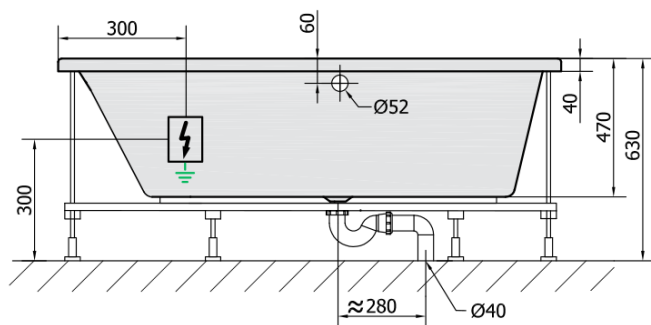

EVIA L HYDRO hydromassage Bath tub, 170x100x47cm, white

Order code: 21611H

Basic information

Brand: Polysan
Series: WHIRLPOOL

Size

Length: 1700 mm
Width: 1000 mm
Height: 470 mm
Volume: 255 l

Properties

Colour: White
Material: Acrylate
Shape: Asymmetric
Installation: Built-in
Waste diameter: 52 mm
Properties: HYDRO massage
Weight / Piece: 42.0 kg
Packaging: 1 Piece
Warranty: 2 years

We recommend buy

1 Piece RGB spot chromotherapy, 8 LEDs (Order code: 91407)
1 Piece Sound insulation bath tape, 3m (Order code: 93400)

EVIA L HYDRO hydromassage Bath tub,
170x100x47cm, white

Technical sheet

VOLUME 255L

H HYDRO
12 whirlpool jets
12 vodních trysek

Electric cable 3x2,5mm²
Lenght 2m from the wall

⚡ Elektrický kabel 3x2,5mm²
Délka kabelu ze zdi 2m

Electrical Characteristic:
Tension: 220-230V/50hz
Max. power consumption: 800W
Electric protection: residual-current device 30mA