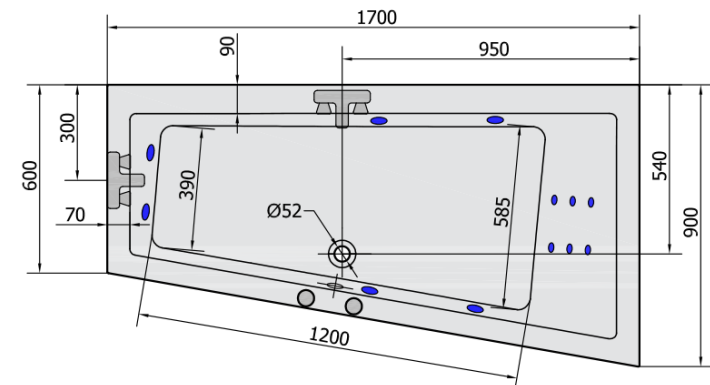

ANDRA R HYDRO hydromassage Bath tub, 170x90x45cm, white

Order code: 81511H

Basic information

Brand: Polysan
Series: WHIRLPOOL

Size

Length: 1700 mm
Width: 900 mm
Height: 480 mm
Volume: 258 l

Properties

Colour: White
Material: Acrylate
Shape: Asymmetric
Installation: Built-in
Waste diameter: 52 mm
Properties: HYDRO massage
Weight / Piece: 31.69 kg
Packaging: 1 Piece
Warranty: 2 years

We recommend buy

1 Piece RGB spot chromotherapy, 8 LEDs (Order code: 91407)
1 Piece Sound insulation bath tape, 3m (Order code: 93400)

ANDRA R HYDRO hydromassage Bath tub, 170x90x45cm, white

Technical sheet

VOLUME 258L

H HYDRO
12 whirlpool jets
12 vodních trysek

Electric cable 3x2,5mm²
Lenght 2m from the wall

Elektrický kabel 3x2,5mm²
Délka kabelu ze zdi 2m

Electrical Characteristic:
Tension: 220-230V/50hz
Max. power consumption: 800W
Electric protection: residual-current device 30mA

Elektrické vlastnosti:
Napětí: 220-230V/50hz
Max. spotřeba: 800W
Elektrické jistění: proudový chránič 30mA