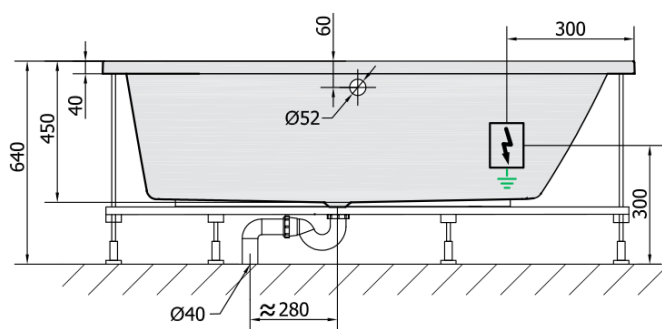

ANDRA R HYDRO hydromassage Bath tub, 170x90x45cm, white

Order code: 81511H

Basic information

Brand: Polysan
Series: WHIRLPOOL

Size

Length: 1700 mm
Width: 900 mm
Height: 480 mm
Volume: 258 l

Properties

Colour: White
Material: Acrylate
Shape: Asymmetric
Installation: Built-in
Waste diameter: 52 mm
Properties: HYDRO massage
Weight / Piece: 31.69 kg
Packaging: 1 Piece
Warranty: 2 years

We recommend buy

1 Piece RGB spot chromotherapy, 8 LEDs (Order code: 91407)
1 Piece Sound insulation bath tape, 3m (Order code: 93400)

ANDRA R HYDRO hydromassage Bath tub, 170x90x45cm, white

Technical sheet

VOLUME 258L

H HYDRO
12 whirlpool jets
12 vodních trysek

Electric cable 3x2,5mm²
Lenght 2m from the wall

Elektrický kabel 3x2,5mm²
Délka kabelu ze zdi 2m

Electrical Characteristic:
Tension: 220-230V/50hz
Max. power consumption: 800W
Electric protection: residual-current device 30mA