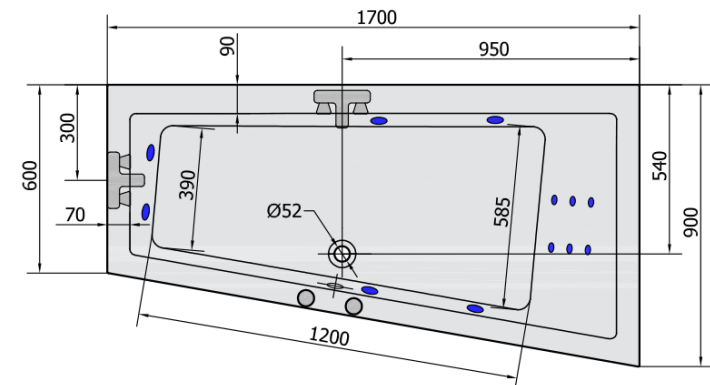

## Size

Length: 1700 mm  
Width: 900 mm  
Height: 480 mm  
Volume: 258 l

## Properties

Colour: White  
Material: Acrylate  
Shape: Asymmetric  
Installation: Built-in  
Waste diameter: 52 mm  
Properties: HYDRO massage  
Weight / Piece: 31.69 kg  
Packaging: 1 Piece  
Warranty: 2 years

## We recommend buy

1 Piece RGB spot chromotherapy, 8 LEDs (Order code: 91407)  
1 Piece Sound insulation bath tape, 3m (Order code: 93400)

ANDRA R HYDRO hydromassage Bath tub,  
170x90x45cm, white

Technical sheet

VOLUME 258L

**H** HYDRO  
12 whirlpool jets  
12 vodních trysek

Electric cable 3x2,5mm<sup>2</sup>  
Lenght 2m from the wall

Elektrický kabel 3x2,5mm<sup>2</sup>  
Délka kabelu ze zdi 2m

Electrical Characteristic:  
Tension: 220-230V/50hz  
Max. power consumption: 800W  
Electric protection: residual-current device 30mA