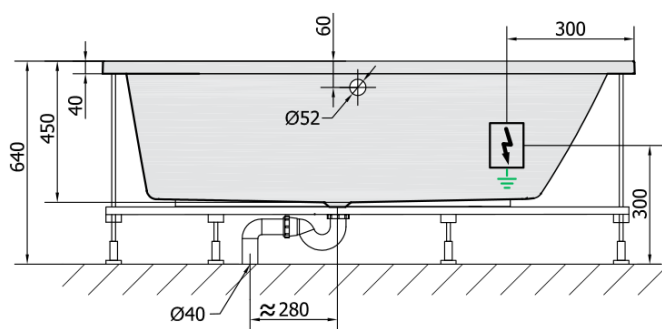

## Size

Length: 1700 mm  
Width: 900 mm  
Height: 480 mm  
Volume: 258 l

## Properties

Colour: White  
Material: Acrylate  
Shape: Asymmetric  
Installation: Built-in  
Waste diameter: 52 mm  
Properties: HYDRO massage  
Weight / Piece: 31.69 kg  
Packaging: 1 Piece  
Warranty: 2 years

## We recommend buy

1 Piece RGB spot chromotherapy, 8 LEDs (Order code: 91407)  
1 Piece Sound insulation bath tape, 3m (Order code: 93400)

ANDRA R HYDRO hydromassage Bath tub,  
170x90x45cm, white

Technical sheet

VOLUME 258L

**H** HYDRO  
12 whirlpool jets  
12 vodních trysek

Electric cable 3x2,5mm<sup>2</sup>  
Lenght 2m from the wall

Elektrický kabel 3x2,5mm<sup>2</sup>  
Délka kabelu ze zdi 2m

Electrical Characteristic:  
Tension: 220-230V/50hz  
Max. power consumption: 800W  
Electric protection: residual-current device 30mA