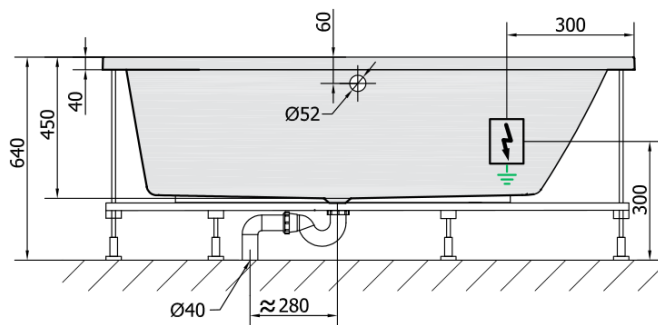

ANDRA R HYDRO hydromassage Bath tub, 170x90x45cm, white

Order code: 81511H

Size

Length: 1700 mm
 Width: 900 mm
 Height: 480 mm
 Volume: 258 l

Properties

Colour: White
 Material: Acrylate
 Warranty: 2 years

Technical sheet

VOLUME 258L

H HYDRO
 12 whirlpool jets
 12 vodních trysek

Electric cable 3x2,5mm²
 Length 2m from the wall

Elektrický kabel 3x2,5mm²
 Délka kabelu ze zdi 2m

Electrical Characteristic:
 Tension: 220-230V/50hz
 Max. power consumption: 800W
 Electric protection: residual-current device 30mA