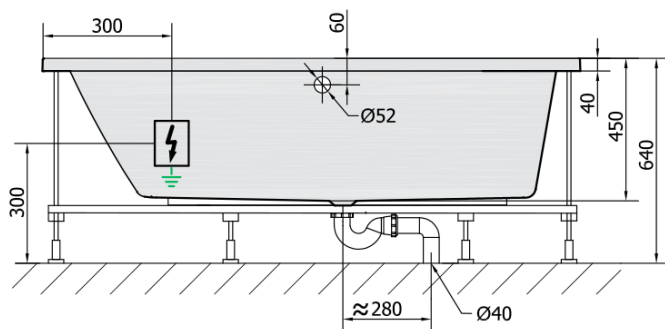

ANDRA L HYDRO hydromassage Bath tub, 170x90x45cm, white

Order code: 81111H

Basic information

Brand: Polysan
Series: WHIRLPOOL

Size

Length: 1700 mm
Width: 900 mm
Height: 450 mm
Volume: 258 l

Properties

Colour: White
Material: Acrylate
Shape: Asymmetric
Installation: Built-in
Waste diameter: 52 mm
Properties: HYDRO massage
Weight / Piece: 45.0 kg
Packaging: 1 Piece
Warranty: 2 years

We recommend buy

1 Piece RGB spot chromotherapy, 8 LEDs (Order code: 91407)
1 Piece Sound insulation bath tape, 3m (Order code: 93400)

ANDRA L HYDRO hydromassage Bath tub,
170x90x45cm, white

Technical sheet

VOLUME 258L

H HYDRO
12 whirlpool jets
12 vodních trysek

Electric cable 3x2,5mm²
Lenght 2m from the wall
 Elektrický kabel 3x2,5mm²
Délka kabelu ze zdi 2m

Electrical Characteristic:
Tension: 220-230V/50hz
Max. power consumption: 800W
Electric protection: residual-current device 30mA