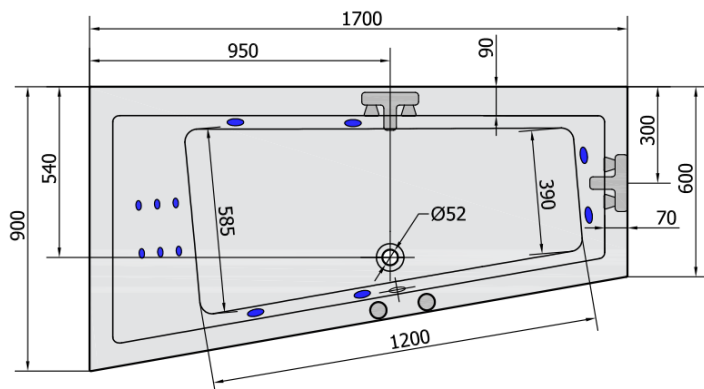

ANDRA L HYDRO hydromassage Bath tub, 170x90x45cm, white

Order code: 81111H

Basic information

Brand: Polysan
Series: WHIRLPOOL

Size

Length: 1700 mm
Width: 900 mm
Height: 450 mm
Volume: 258 l

Properties

Colour: White
Material: Acrylate
Shape: Asymmetric
Installation: Built-in
Waste diameter: 52 mm
Properties: HYDRO massage
Weight / Piece: 45.0 kg
Packaging: 1 Piece
Warranty: 2 years

We recommend buy

1 Piece RGB spot chromotherapy, 8 LEDs (Order code: 91407)
1 Piece Sound insulation bath tape, 3m (Order code: 93400)

ANDRA L HYDRO hydromassage Bath tub,
170x90x45cm, white

Technical sheet

VOLUME 258L

H HYDRO
12 whirlpool jets
12 vodních trysek

Electric cable 3x2,5mm²
Lenght 2m from the wall
 Elektrický kabel 3x2,5mm²
Délka kabelu ze zdi 2m

Electrical Characteristic:
Tension: 220-230V/50hz
Max. power consumption: 800W
Electric protection: residual-current device 30mA