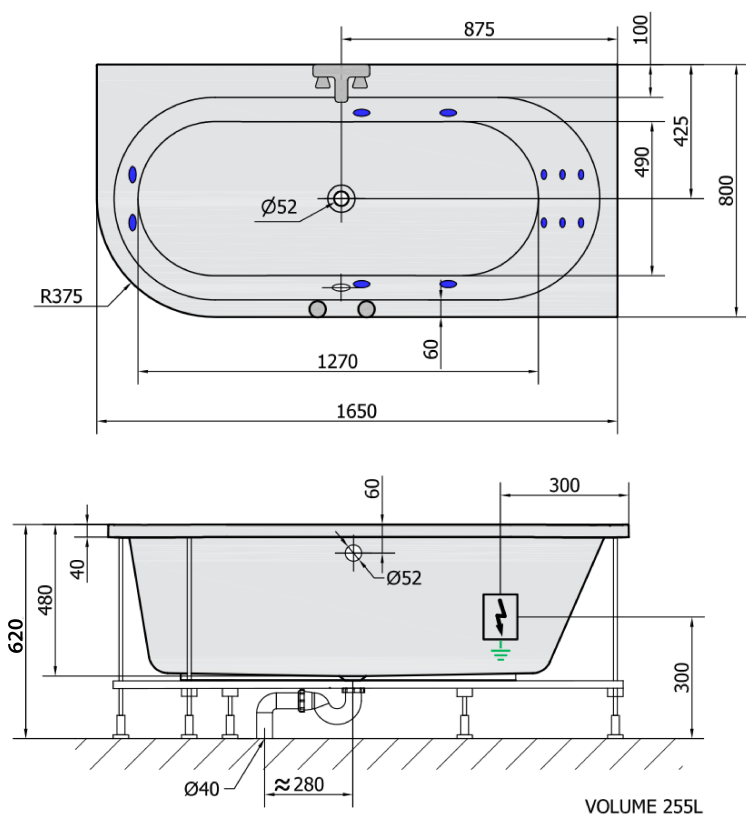

**ASTRA R HYDRO hydromassage Bath tub,  
165x80x48cm, white**

**Order code:** 34611H

**Basic information**

**Brand:** Polysan  
**Series:** WHIRLPOOL

**Size**

**Length:** 1650 mm  
**Width:** 800 mm  
**Height:** 480 mm  
**Volume:** 255 l

**Properties**

**Colour:** White  
**Material:** Acrylate  
**Shape:** Asymmetric  
**Installation:** Built-in  
**Waste diameter:** 52 mm  
**Properties:** HYDRO massage  
**Weight / Piece:** 36.0 kg  
**Packaging:** 1 Piece  
**Warranty:** 2 years

**We recommend buy**

1 Piece RGB spot chromotherapy, 8 LEDs (Order code: 91407)  
1 Piece Sound insulation bath tape, 3m (Order code: 93400)

ASTRA R HYDRO hydromassage Bath tub,  
165x80x48cm, white

Technical sheet

**H** HYDRO  
12 whirlpool jets  
12 vodních trysek

Electric cable 3x2,5mm<sup>2</sup>  
Lenght 2m from the wall

Elektrický kabel 3x2,5mm<sup>2</sup>  
Délka kabelu ze zdi 2m

Electrical Characteristic:  
Tension: 220-230V/50hz  
Max. power consumption: 800W  
Electric protection: residual-current device 30mA