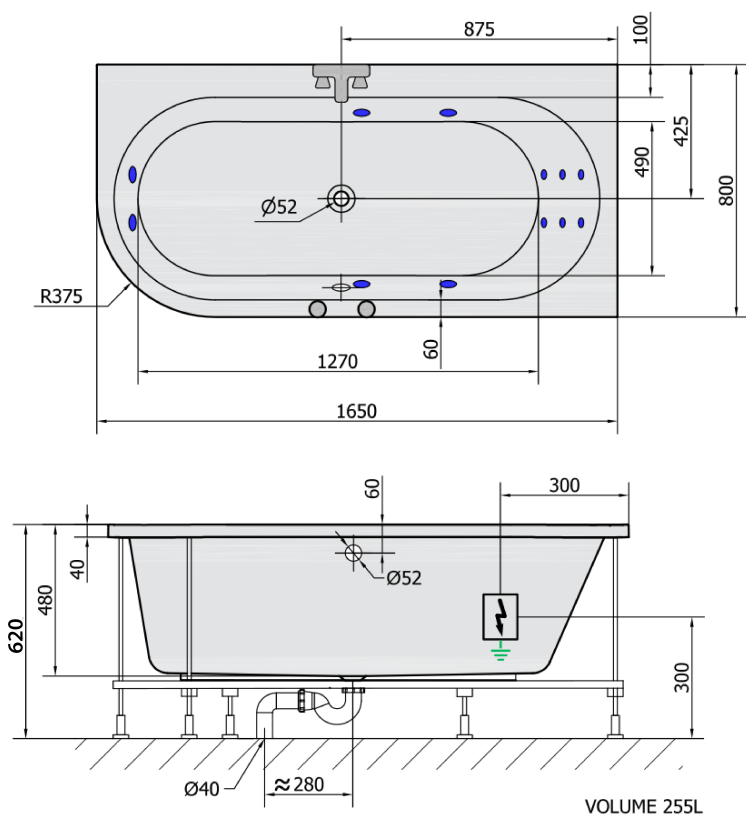

ASTRA R HYDRO hydromassage Bath tub, 165x80x48cm, white

Order code: 34611H

Basic information

Brand: Polysan
Series: WHIRLPOOL

Size

Length: 1650 mm
Width: 800 mm
Height: 480 mm
Volume: 255 l

Properties

Colour: White
Material: Acrylate
Shape: Asymmetric
Installation: Built-in
Waste diameter: 52 mm
Properties: HYDRO massage
Weight / Piece: 36.0 kg
Packaging: 1 Piece
Warranty: 2 years

We recommend buy

1 Piece RGB spot chromotherapy, 8 LEDs (Order code: 91407)
1 Piece Sound insulation bath tape, 3m (Order code: 93400)

ASTRA R HYDRO hydromassage Bath tub,
165x80x48cm, white

Technical sheet

H HYDRO
12 whirlpool jets
12 vodních trysek

Electric cable 3x2,5mm²
Lenght 2m from the wall

Elektrický kabel 3x2,5mm²
Délka kabelu ze zdi 2m

Electrical Characteristic:
Tension: 220-230V/50hz
Max. power consumption: 800W
Electric protection: residual-current device 30mA