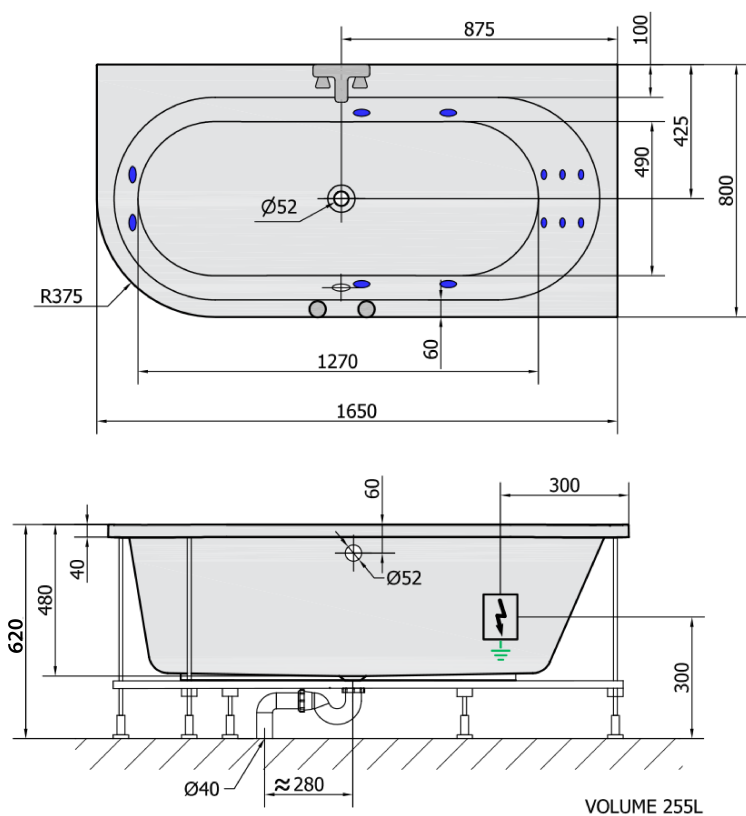

**ASTRA R HYDRO hydromassage Bath tub,
165x80x48cm, white**

Order code: 34611H

Basic information

Brand: Polysan
Series: WHIRLPOOL

Size

Length: 1650 mm
Width: 800 mm
Height: 480 mm
Volume: 255 l

Properties

Colour: White
Material: Acrylate
Shape: Asymmetric
Installation: Built-in
Waste diameter: 52 mm
Properties: HYDRO massage
Weight / Piece: 36.0 kg
Packaging: 1 Piece
Warranty: 2 years

We recommend buy

1 Piece RGB spot chromotherapy, 8 LEDs (Order code: 91407)
1 Piece Sound insulation bath tape, 3m (Order code: 93400)

ASTRA R HYDRO hydromassage Bath tub,
165x80x48cm, white

Technical sheet

H HYDRO
12 whirlpool jets
12 vodních trysek

Electric cable 3x2,5mm²
Lenght 2m from the wall

Elektrický kabel 3x2,5mm²
Délka kabelu ze zdi 2m

Electrical Characteristic:
Tension: 220-230V/50hz
Max. power consumption: 800W
Electric protection: residual-current device 30mA