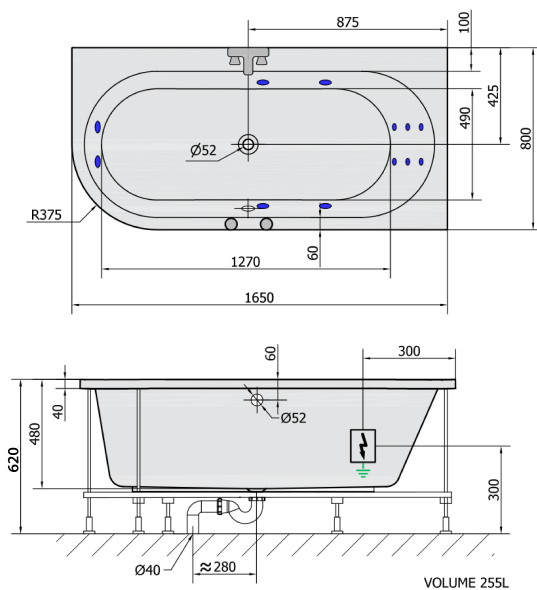

ASTRA R HYDRO hydromassage Bath tub, 165x80x48cm, white

Order code: 34611H

Size

Length: 1650 mm
 Width: 800 mm
 Height: 480 mm
 Volume: 255 l

Properties

Colour: White
 Material: Acrylate
 Warranty: 2 years

Technical sheet

H HYDRO
 12 whirlpool jets
 12 vodních trysek

Electric cable 3x2,5mm²
 Length 2m from the wall

 Elektrický kabel 3x2,5mm²
 Délka kabelu ze zdi 2m

Electrical Characteristic:
 Tension: 220-230V/50hz
 Max. power consumption: 800W
 Electric protection: residual-current device 30mA