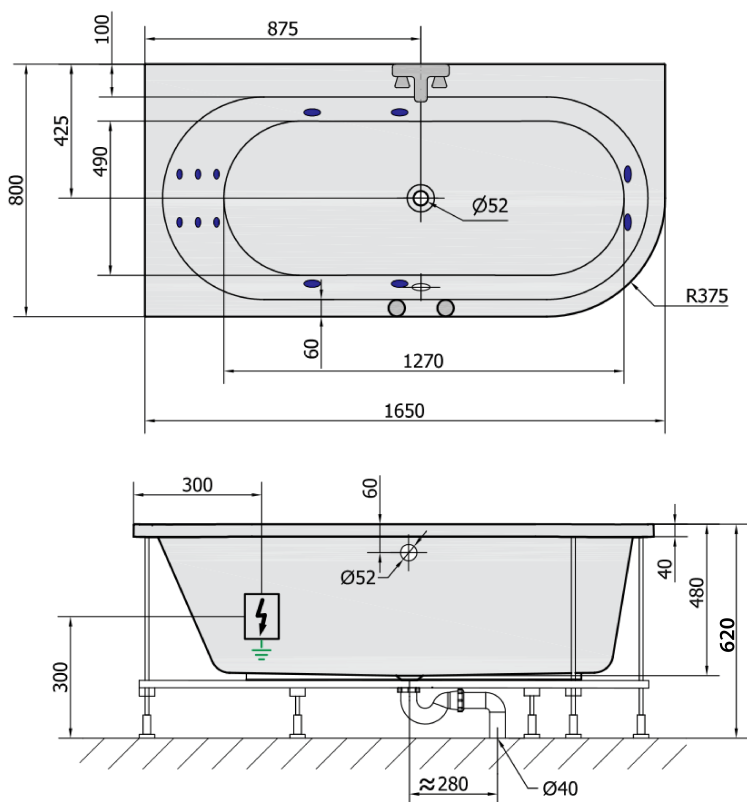

ASTRA L HYDRO hydromassage Bath tub, 165x80x48cm, white

Order code: 33611H

Basic information

Brand: Polysan
Series: WHIRLPOOL

Size

Length: 1650 mm
Width: 800 mm
Height: 480 mm
Volume: 255 l

Properties

Colour: White
Material: Acrylate
Shape: Asymmetric
Installation: Built-in
Waste diameter: 52 mm
Properties: HYDRO massage
Weight / Piece: 36.0 kg
Packaging: 1 Piece
Warranty: 2 years

We recommend buy

1 Piece RGB spot chromotherapy, 8 LEDs (Order code: 91407)
1 Piece Sound insulation bath tape, 3m (Order code: 93400)

ASTRA L HYDRO hydromassage Bath tub,
165x80x48cm, white

Technical sheet

VOLUME 255L

H HYDRO
12 whirlpool jets
12 vodních trysek

Electric cable 3x2,5mm²
Length 2m from the wall

Elektrický kabel 3x2,5mm²
Délka kabelu ze zdi 2m

Electrical Characteristic:
Tension: 220-230V/50hz
Max. power consumption: 800W
Electric protection: residual-current device 30mA