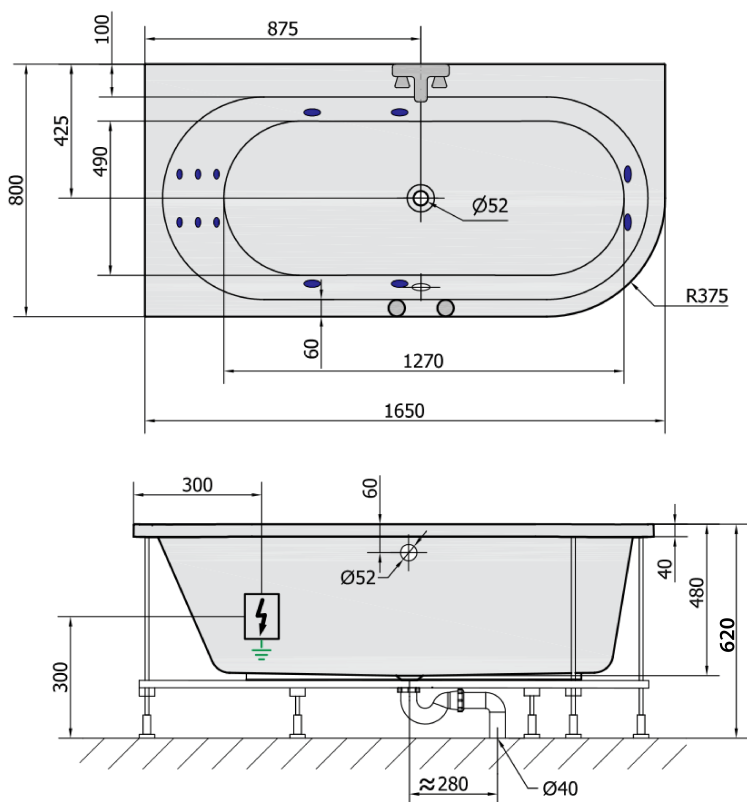

**ASTRA L HYDRO hydromassage Bath tub,
165x80x48cm, white**

Order code: 33611H

Basic information

Brand: Polysan
Series: WHIRLPOOL

Size

Length: 1650 mm
Width: 800 mm
Height: 480 mm
Volume: 255 l

Properties

Colour: White
Material: Acrylate
Shape: Asymmetric
Installation: Built-in
Waste diameter: 52 mm
Properties: HYDRO massage
Weight / Piece: 36.0 kg
Packaging: 1 Piece
Warranty: 2 years

We recommend buy

1 Piece RGB spot chromotherapy, 8 LEDs (Order code: 91407)
1 Piece Sound insulation bath tape, 3m (Order code: 93400)

ASTRA L HYDRO hydromassage Bath tub,
165x80x48cm, white

Technical sheet

VOLUME 255L

H HYDRO
12 whirlpool jets
12 vodních trysek

Electric cable 3x2,5mm²
Length 2m from the wall

Elektrický kabel 3x2,5mm²
Délka kabelu ze zdi 2m

Electrical Characteristic:
Tension: 220-230V/50hz
Max. power consumption: 800W
Electric protection: residual-current device 30mA