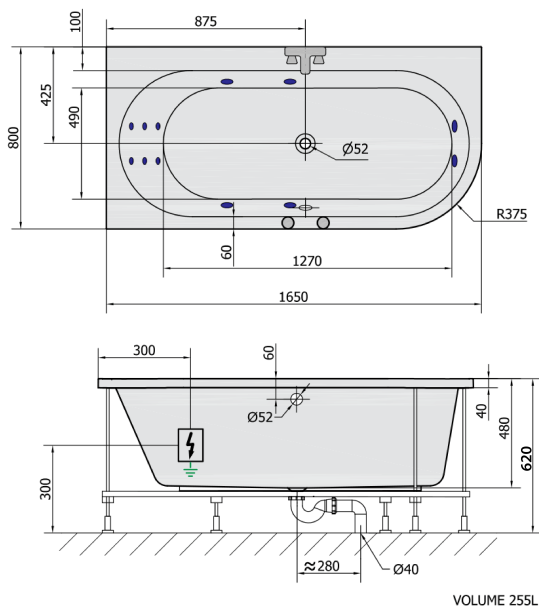

ASTRA L HYDRO hydromassage Bath tub, 165x80x48cm, white

Order code: 33611H

Size

Length: 1650 mm
 Width: 800 mm
 Height: 480 mm
 Volume: 255 l

Properties

Colour: White
 Material: Acrylate
 Warranty: 2 years

Technical sheet

H HYDRO 12 whirlpool jets 12 vodních trysek

Electric cable 3x2,5mm²
 Length 2m from the wall

Elektrický kabel 3x2,5mm²
 Délka kabelu ze zdi 2m

Electrical Characteristic:
 Tension: 220-230V/50hz
 Max. power consumption: 800W
 Electric protection: residual-current device 30mA