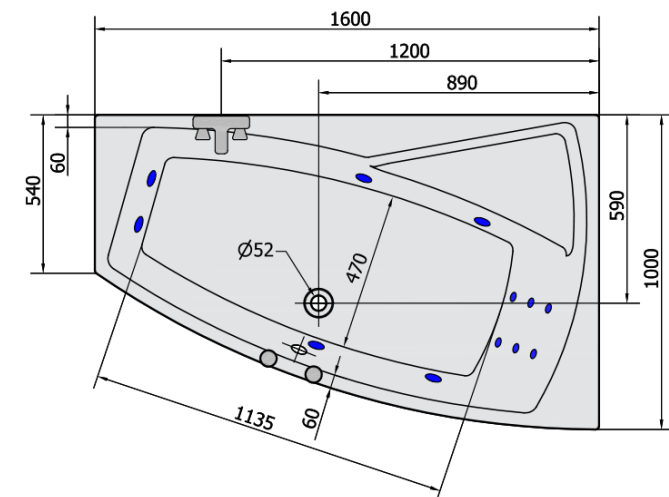

## Size

Length: 1600 mm  
Width: 1000 mm  
Height: 470 mm  
Volume: 230 l

## Properties

Colour: White  
Material: Acrylate  
Shape: Asymmetric  
Installation: Built-in  
Waste diameter: 52 mm  
Properties: HYDRO massage  
Weight / Piece: 41.0 kg  
Packaging: 1 Piece  
Warranty: 2 years

## We recommend buy

1 Piece RGB spot chromotherapy, 8 LEDs (Order code: 91407)  
1 Piece Sound insulation bath tape, 3m (Order code: 93400)

**EVIA R HYDRO hydromassage Bath tub,  
160x100x47cm, white**

**Technical sheet**

VOLUME 230L

**H** HYDRO  
12 whirlpool jets  
12 vodních trysek

Electric cable 3x2,5mm<sup>2</sup>  
Length 2m from the wall  
 Elektrický kabel 3x2,5mm<sup>2</sup>  
Délka kabelu ze zdi 2m

Electrical Characteristic:  
Tension: 220-230V/50hz  
Max. power consumption: 800W  
Electric protection: residual-current device 30mA