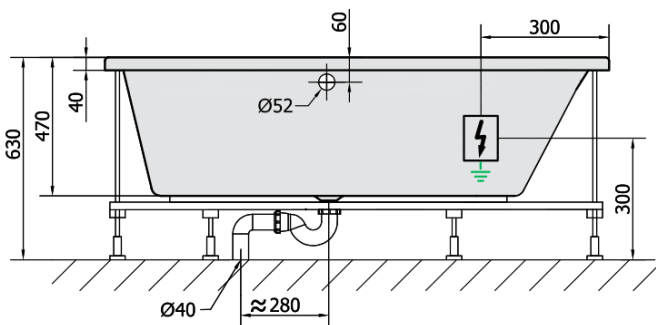

## Size

Length: 1600 mm  
Width: 1000 mm  
Height: 470 mm  
Volume: 230 l

## Properties

Colour: White  
Material: Acrylate  
Shape: Asymmetric  
Installation: Built-in  
Waste diameter: 52 mm  
Properties: HYDRO massage  
Weight / Piece: 41.0 kg  
Packaging: 1 Piece  
Warranty: 2 years

## We recommend buy

1 Piece RGB spot chromotherapy, 8 LEDs (Order code: 91407)  
1 Piece Sound insulation bath tape, 3m (Order code: 93400)

**EVIA R HYDRO hydromassage Bath tub,  
160x100x47cm, white**

**Technical sheet**

VOLUME 230L

**H** HYDRO  
12 whirlpool jets  
12 vodních trysek

Electric cable 3x2,5mm<sup>2</sup>  
Length 2m from the wall  
 Elektrický kabel 3x2,5mm<sup>2</sup>  
Délka kabelu ze zdi 2m

Electrical Characteristic:  
Tension: 220-230V/50hz  
Max. power consumption: 800W  
Electric protection: residual-current device 30mA