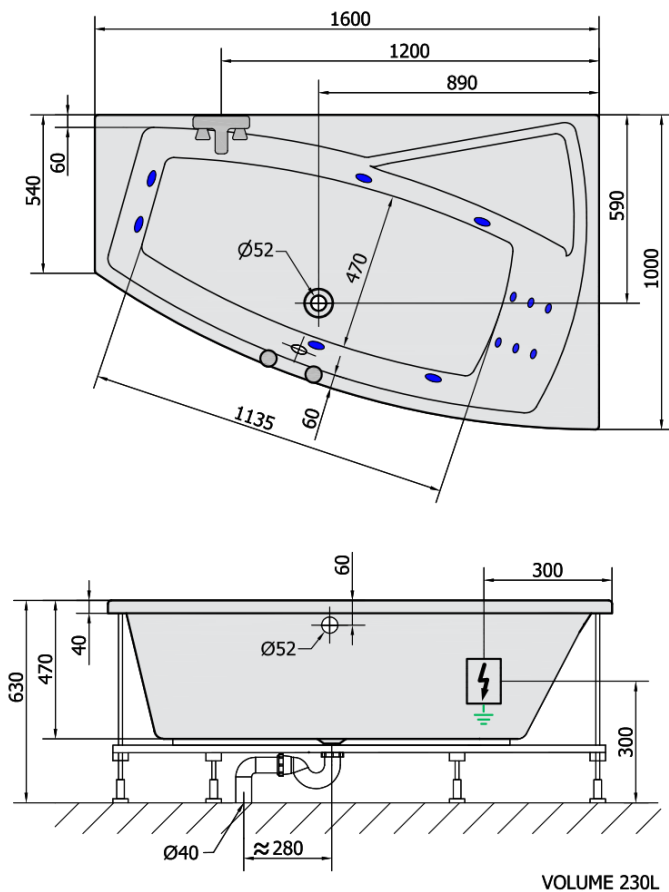

EVIA R HYDRO hydromassage Bath tub, 160x100x47cm, white

Order code: 12611H

Basic information

Brand: Polysan
Series: WHIRLPOOL

Size

Length: 1600 mm
Width: 1000 mm
Height: 470 mm
Volume: 230 l

Properties

Colour: White
Material: Acrylate
Shape: Asymmetric
Installation: Built-in
Waste diameter: 52 mm
Properties: HYDRO massage
Weight / Piece: 41.0 kg
Packaging: 1 Piece
Warranty: 2 years

We recommend buy

1 Piece RGB spot chromotherapy, 8 LEDs (Order code: 91407)
1 Piece Sound insulation bath tape, 3m (Order code: 93400)

**EVIA R HYDRO hydromassage Bath tub,
160x100x47cm, white**

Technical sheet

H HYDRO
12 whirlpool jets
12 vodních trysek

Electric cable 3x2,5mm²
Length 2m from the wall
 Elektrický kabel 3x2,5mm²
Délka kabelu ze zdi 2m

Electrical Characteristic:
Tension: 220-230V/50hz
Max. power consumption: 800W
Electric protection: residual-current device 30mA