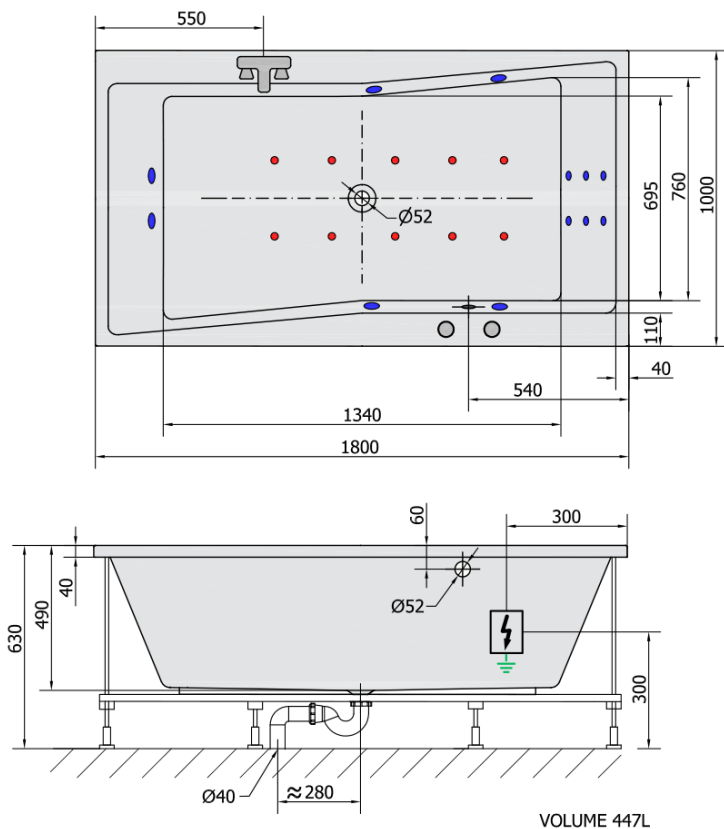

QUEST HYDRO-AIR hydromassage Bath tub, 180x100x49cm, white

Order code: 78511HA

Basic information

Brand: Polysan
Series: WHIRLPOOL

Size

Length: 1800 mm
Width: 1000 mm
Height: 490 mm
Volume: 447 l

Properties

Colour: White
Material: Acrylate
Shape: Rectangular
Installation: Built-in
Waste diameter: 52 mm
Properties: HYDRO AIR massage
Weight / Piece: 52.0 kg
Packaging: 1 Piece
Warranty: 2 years

We recommend buy

1 Piece RGB spot chromotherapy, 8 LEDs (Order code: 91407)
1 Piece Sound insulation bath tape, 3m (Order code: 93400)

QUEST HYDRO-AIR hydromassage Bath tub,
180x100x49cm, white

Technical sheet

H HYDRO
12 whirlpool jets
12 vodních trysek

A AIR
10 air jets
10 vzduchových trysek

Electric cable 3x2,5mm²
Lenght 2m from the wall

 Elektrický kabel 3x2,5mm²
Délka kabelu ze zdi 2m

Electrical Characteristic:
Tension: 220-230V/50hz
Max. power consumption: 1200W
Electric protection: residual-current device 30mA