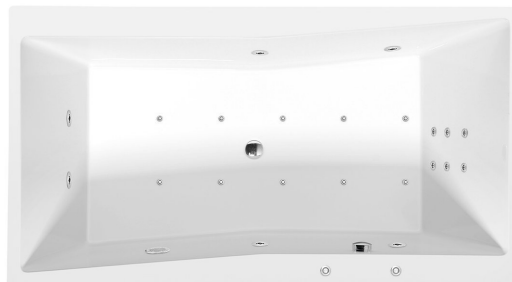

QUEST HYDRO-AIR hydromassage Bath tub, 180x100x49cm, white

Order code: 78511HA

Basic information

Brand: Polysan
Series: WHIRLPOOL

Size

Length: 1800 mm
Width: 1000 mm
Height: 490 mm
Volume: 447 l

Properties

Colour: White
Material: Acrylate
Shape: Rectangular
Installation: Built-in
Waste diameter: 52 mm
Properties: HYDRO AIR massage
Weight / Piece: 52.0 kg
Packaging: 1 Piece
Warranty: 2 years

We recommend buy

1 Piece RGB spot chromotherapy, 8 LEDs (Order code: 91407)
1 Piece Sound insulation bath tape, 3m (Order code: 93400)

QUEST HYDRO-AIR hydromassage Bath tub,
180x100x49cm, white

Technical sheet

H HYDRO
12 whirlpool jets
12 vodních trysek

A AIR
10 air jets
10 vzduchových trysek

Electric cable 3x2,5mm²
Lenght 2m from the wall

 Elektrický kabel 3x2,5mm²
Délka kabelu ze zdi 2m

Electrical Characteristic:
Tension: 220-230V/50hz
Max. power consumption: 1200W
Electric protection: residual-current device 30mA