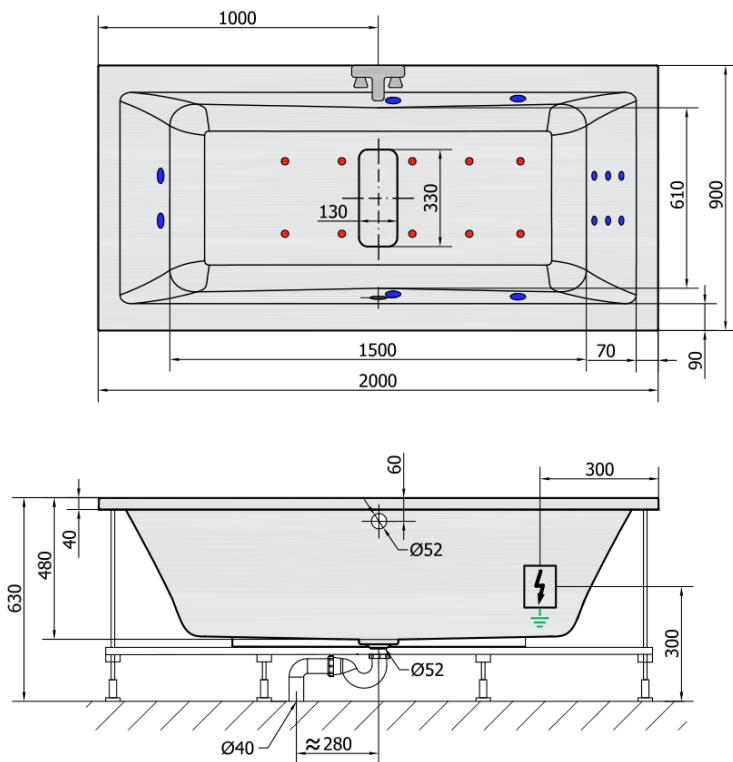

MARLENE HYDRO-AIR hydromassage Bath tub, 200x90x48cm, white

Order code: 78731HA

Basic information

Brand: Polysan
Series: WHIRLPOOL

Size

Length: 2000 mm
Width: 900 mm
Height: 480 mm
Volume: 422 l

Properties

Colour: White
Material: Acrylate
Shape: Rectangular
Installation: Built-in
Waste diameter: 52 mm
Properties: HYDRO AIR massage
Weight / Piece: 47.0 kg
Packaging: 1 Piece
Warranty: 2 years

We recommend buy

1 Piece RGB spot chromotherapy, 8 LEDs (Order code: 91407)
1 Piece Sound insulation bath tape, 3m (Order code: 93400)

Spare parts

MARLENE Waste Cover, white (Order code: NDVAN0054)

MARLENE HYDRO-AIR hydromassage Bath tub, 200x90x48cm, white

Technical sheet

VOLUME 422L

H HYDRO
12 whirlpool jets
12 vodních trysek

A AIR
10 air jets
10 vzduchových trysek

Electric cable 3x2,5mm²
Length 2m from the wall

Elektrický kabel 3x2,5mm²
Délka kabelu ze zdi 2m