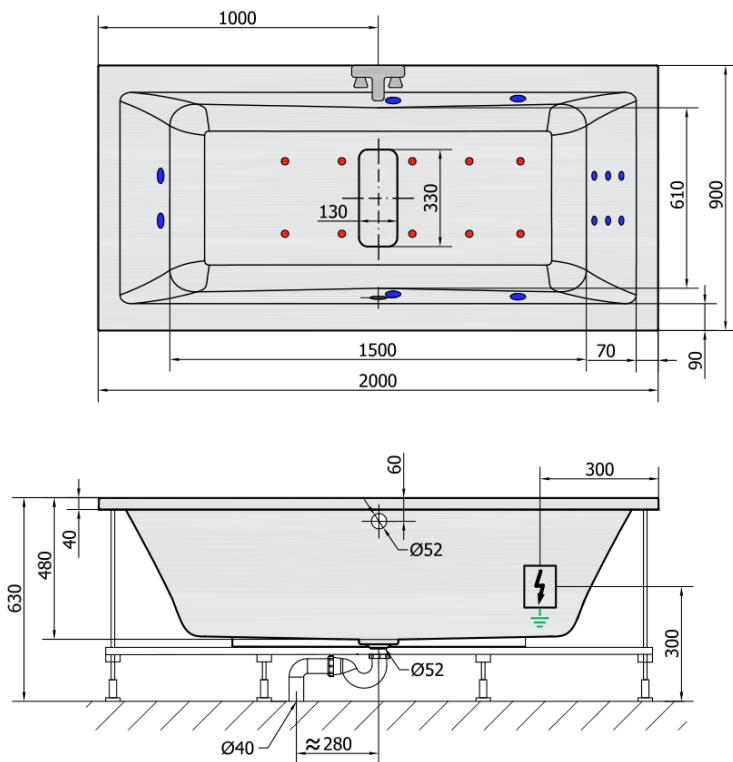

**MARLENE HYDRO-AIR hydromassage Bath tub,
200x90x48cm, white**

Order code: 78731HA

Basic information

Brand: Polysan
Series: WHIRLPOOL

Size

Length: 2000 mm
Width: 900 mm
Height: 480 mm
Volume: 422 l

Properties

Colour: White
Material: Acrylate
Shape: Rectangular
Installation: Built-in
Waste diameter: 52 mm
Properties: HYDRO AIR massage
Weight / Piece: 47.0 kg
Packaging: 1 Piece
Warranty: 2 years

MARLENE HYDRO-AIR hydromassage Bath tub, 200x90x48cm, white

Technical sheet

VOLUME 422L

H HYDRO
12 whirlpool jets
12 vodních trysek

A AIR
10 air jets
10 vzduchových trysek

Electric cable 3x2,5mm²
Length 2m from the wall

Elektrický kabel 3x2,5mm²
Délka kabelu ze zdi 2m