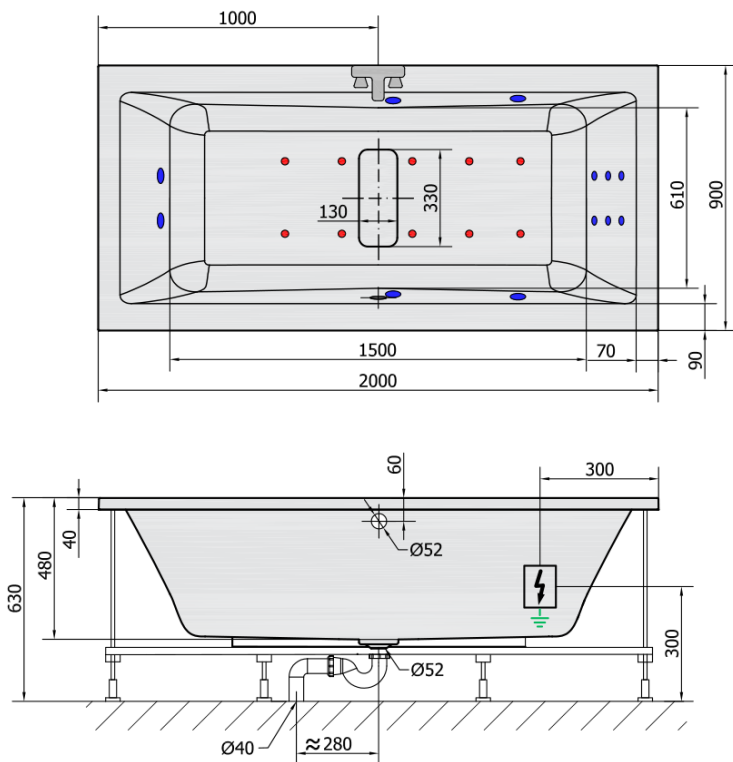

MARLENE HYDRO-AIR hydromassage Bath tub, 200x90x48cm, white

Order code: 78731HA

Basic information

Brand: Polysan
Series: WHIRLPOOL

Size

Length: 2000 mm
Width: 900 mm
Height: 480 mm
Volume: 422 l

Properties

Colour: White
Material: Acrylate
Shape: Rectangular
Installation: Built-in
Waste diameter: 52 mm
Properties: HYDRO AIR massage
Weight / Piece: 47.0 kg
Packaging: 1 Piece
Warranty: 2 years

We recommend buy

1 Piece RGB spot chromotherapy, 8 LEDs (Order code: 91407)
1 Piece Sound insulation bath tape, 3m (Order code: 93400)

MARLENE HYDRO-AIR hydromassage Bath tub, 200x90x48cm, white

Technical sheet

VOLUME 422L

H HYDRO
12 whirlpool jets
12 vodních trysek

A AIR
10 air jets
10 vzduchových trysek

Electric cable 3x2,5mm²
Length 2m from the wall

Elektrický kabel 3x2,5mm²
Délka kabelu ze zdi 2m

Electrical Characteristic:
Tension: 220-230V/50hz
Max. power consumption: 1200W
Electric protection: residual-current device 30mA