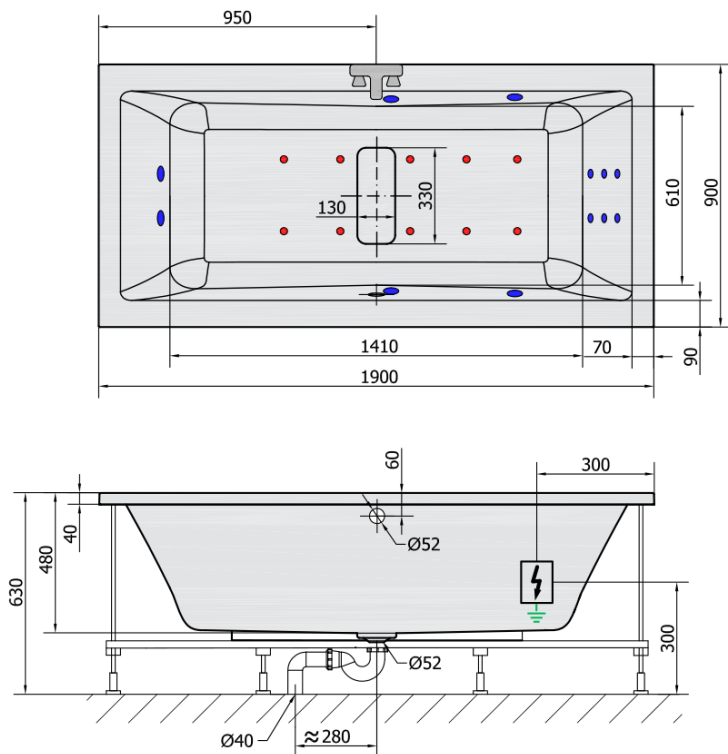

MARLENE HYDRO-AIR hydromassage Bath tub, 190x90x48cm, white

Order code: 71607HA

Basic information

Brand: Polysan
Series: WHIRLPOOL

Size

Length: 1900 mm
Width: 900 mm
Height: 480 mm
Volume: 372 l

Properties

Colour: White
Material: Acrylate
Shape: Rectangular
Installation: Built-in
Waste diameter: 52 mm
Properties: HYDRO AIR massage
Weight / Piece: 43.0 kg
Packaging: 1 Piece
Warranty: 2 years

We recommend buy

1 Piece RGB spot chromotherapy, 8 LEDs (Order code: 91407)
1 Piece Sound insulation bath tape, 3m (Order code: 93400)

Spare parts

MARLENE Waste Cover, white (Order code: NDVAN0054)

MARLENE HYDRO-AIR hydromassage Bath tub, 190x90x48cm, white

Technical sheet

H HYDRO
12 whirlpool jets
12 vodních trysek

A AIR
10 air jets
10 vzduchových trysek

Electric cable 3x2,5mm²
Lenght 2m from the wall

Elektrický kabel 3x2,5mm²
Délka kabelu ze zdi 2m

Electrical Characteristic:
Tension: 220-230V/50hz
Max. power consumption: 1200W
Electric protection: residual-current device 30mA